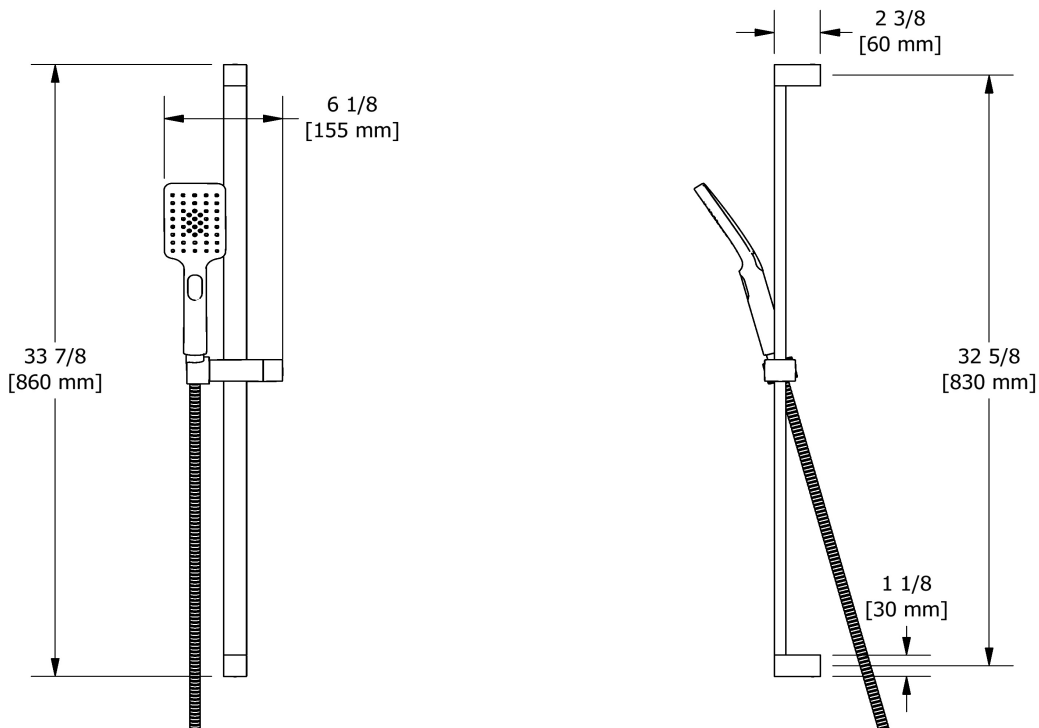

Hand shower rail
4865

Specifications

Descriptions

- 4365, 2-jet hand shower
- Square slide bar
- 150 cm (59") double interlock flexible hose, swivel and 2 check valves
- Scale-free
- Reversible cursor

Available flows

- 7.6 L/min, 2.0 gpm (US) 60psi
- 5.7 L/min, 1.5 gpm (US) 60psi (**4865-15**) *
- 6.6L/min, 1.75 gpm (US) 60psi (**4865-WS**) *

EPA certification applicable to the indicated model only

Certifications

- CSA B125.1
- ASME A112.18.1