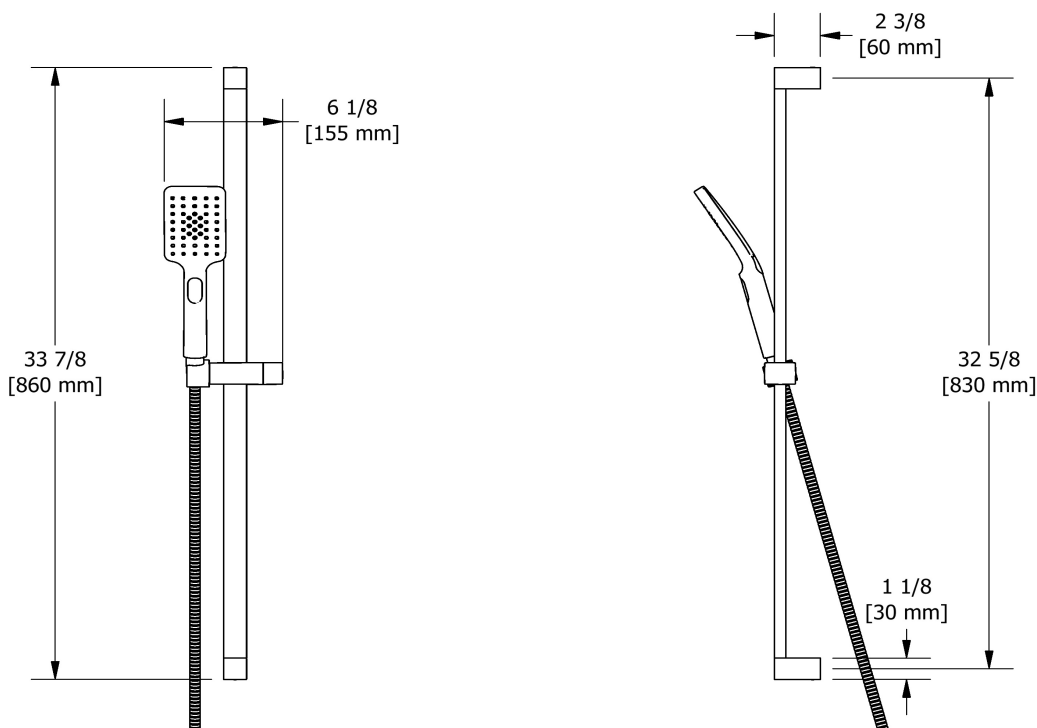

Certifications

- CSA B125.1
- ASME A112.18.1

Sizes, models and finishes may differ from those presented.

Warranty

This **Riobel Inc.** product you have purchased carries a Limited Lifetime Warranty on the chrome, PVD finish, blacks and all working parts and is guaranteed from the initial purchase date against all manufacturing defects. All other finishes, including plastic components, are guaranteed for one year. All electric and/or electronic parts are covered by a 5-year limited warranty.

Customer Service

Ontario, West Canada : 888-287-5354 Quebec, Maritimes, United States : 866-473-8442