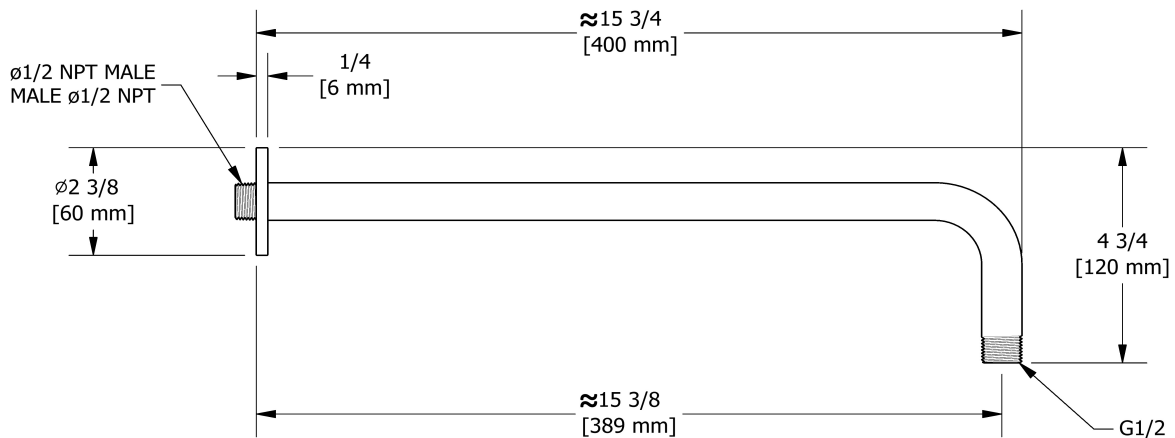

40 cm (16") shower arm

503

Specifications

Descriptions

- 1/2" inlet male NPT
- Round flange

Available colors

- C : Chrome
- BN : Brushed Nickel (PVD)
- PN : Polished Nickel (PVD)

Sizes, models and finishes may differ from thoses presented.