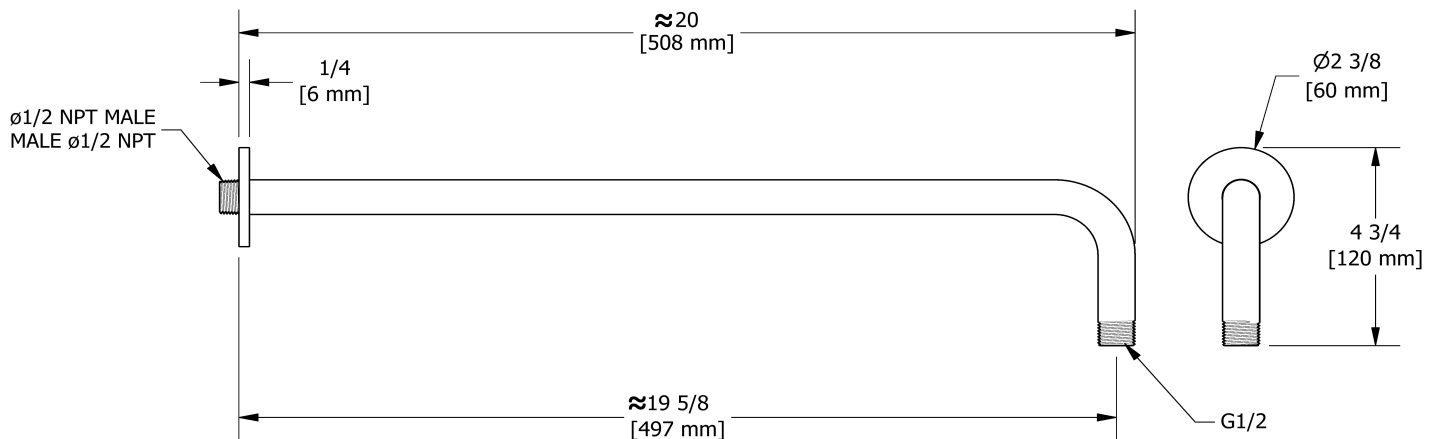

50 cm (20") shower arm
513

Specifications

Descriptions

- 1/2" inlet male NPT
- Round flange

Available colors

- C : Chrome
- BN : Brushed Nickel (PVD)
- PN : Polished Nickel (PVD)

Sizes, models and finishes may differ from those presented.