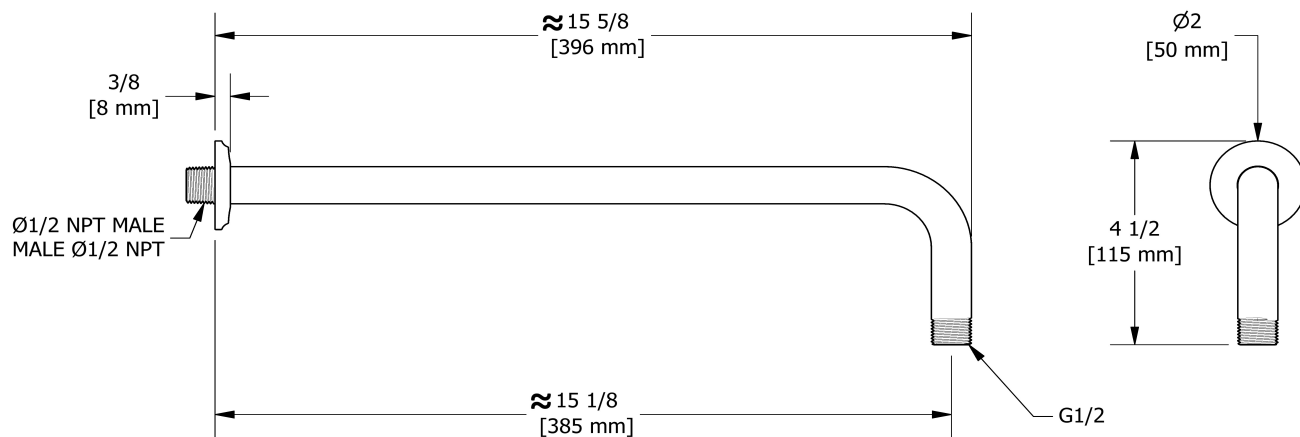

Sizes, models and finishes may differ from those presented.

Warranty

This **Riobel Inc.** product you have purchased carries a Limited Lifetime Warranty on the chrome, PVD finish, blacks and all working parts and is guaranteed from the initial purchase date against all manufacturing defects. All other finishes, including plastic components, are guaranteed for one year. All electric and/or electronic parts are covered by a 5-year limited warranty.

Customer Service

Ontario, West Canada : 888-287-5354 Quebec, Maritimes, United States : 866-473-8442

2020.06.11