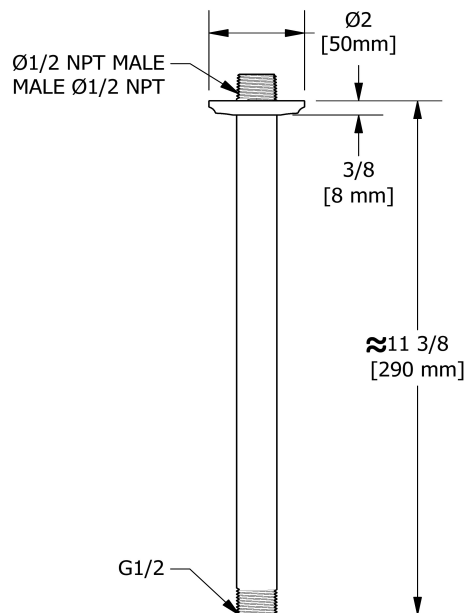

30 cm (12") vertical shower arm

557

Specifications

Descriptions

- 1/2" inlet male NPT
- Shower arm with Momenti flange

Available colors

- C : Chrome
- BN : Brushed Nickel (PVD)
- PN : Polished Nickel (PVD)

Sizes, models and finishes may differ from those presented.