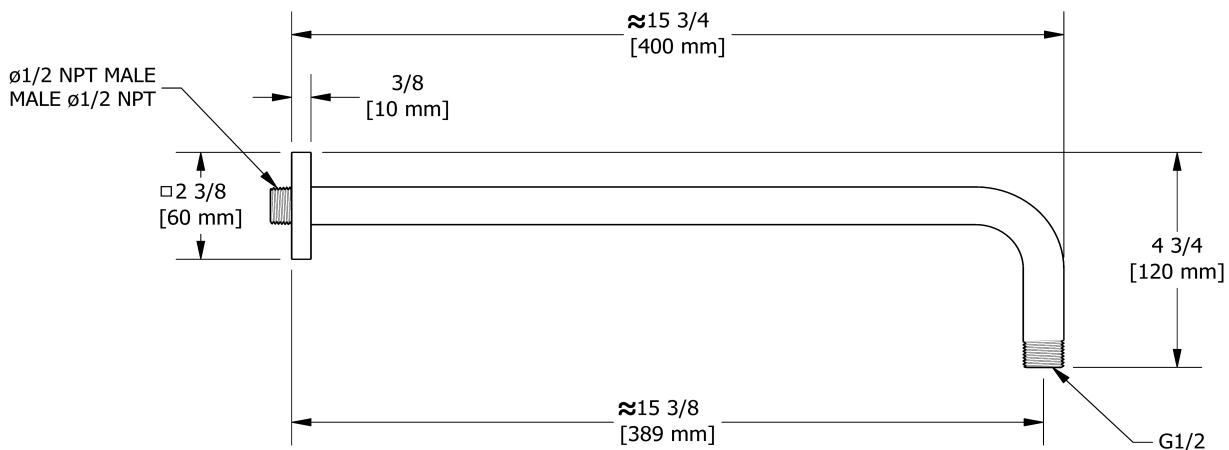

40 cm (16") shower arm

560

Specifications

Descriptions

- 1/2" inlet male NPT
- Square flange with set screw

Available colors

- C : Chrome
- BN : Brushed Nickel (PVD)
- PN : Polished Nickel (PVD)

Sizes, models and finishes may differ from those presented.