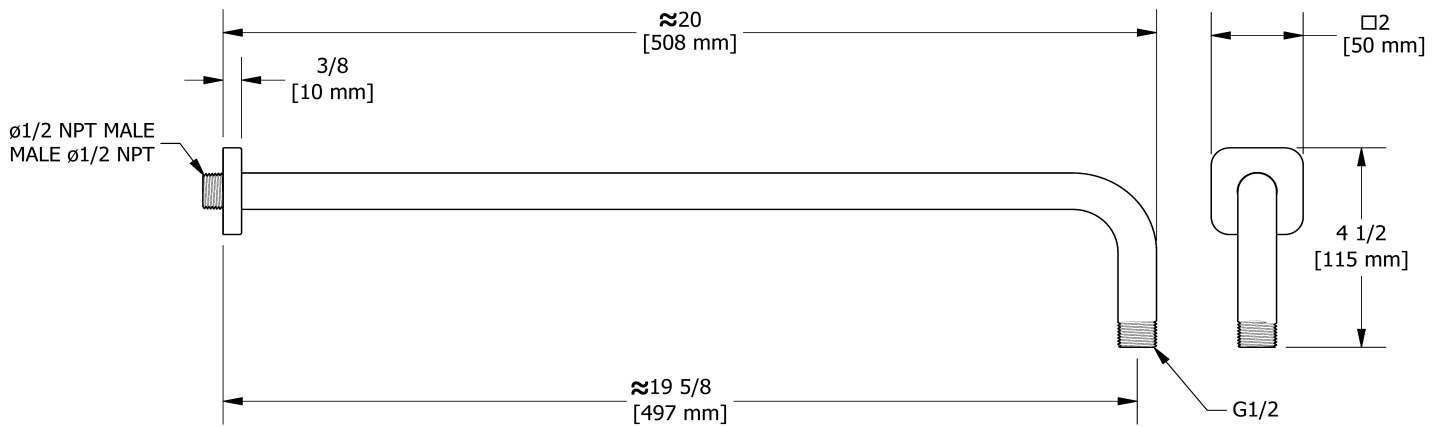

Sizes, models and finishes may differ from those presented.

Warranty

This **Riobel Inc.** product you have purchased carries a Limited Lifetime Warranty on the chrome, PVD finish, blacks and all working parts and is guaranteed from the initial purchase date against all manufacturing defects. All other finishes, including plastic components, are guaranteed for one year. All electric and/or electronic parts are covered by a 5-year limited warranty.

Customer Service

Ontario, West Canada : 888-287-5354 Quebec, Maritimes, United States : 866-473-8442