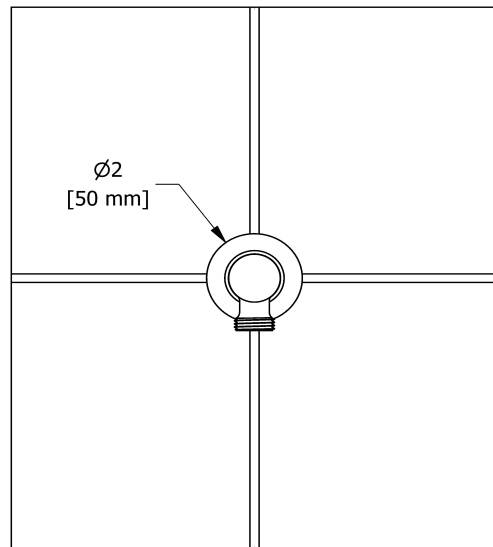

Elbow supply
734

Specifications

Descriptions

- Adjustable depth
- 1/2" outlet male
- 1/2" inlet female NPT

Available colors

- C : Chrome
- BN : Brushed Nickel (PVD)
- PN : Polished Nickel (PVD)

Sizes, models and finishes may differ from thoses presented.