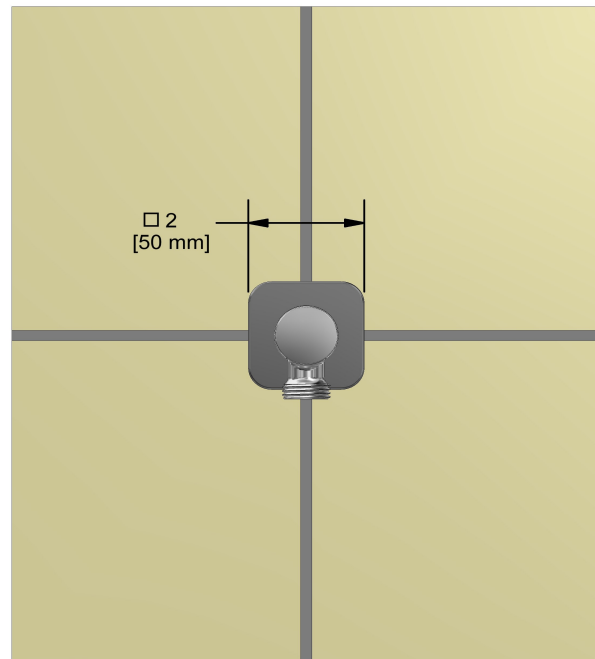

Elbow supply
772

Specifications

Descriptions

- Adjustable depth
- 1/2" outlet male
- 1/2" inlet female NPT

Available colors

- C : Chrome
- PN : Polished Nickel (PVD)
- BK : Black

Sizes, models and finishes may differ from those presented.