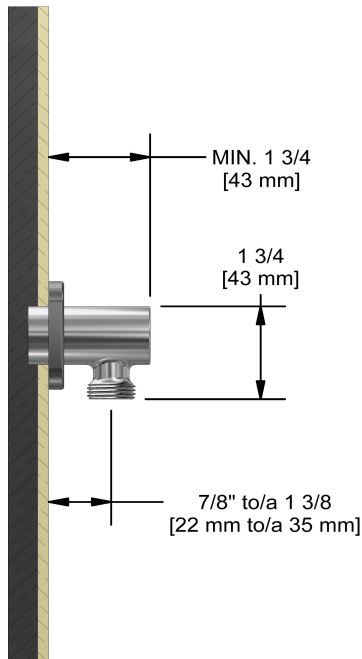

Elbow supply
772

Specifications

Descriptions

- Adjustable depth
- 1/2" outlet male
- 1/2" inlet female NPT

Available colors

- C : Chrome
- PN : Polished Nickel (PVD)
- BK : Black

Sizes, models and finishes may differ from those presented.