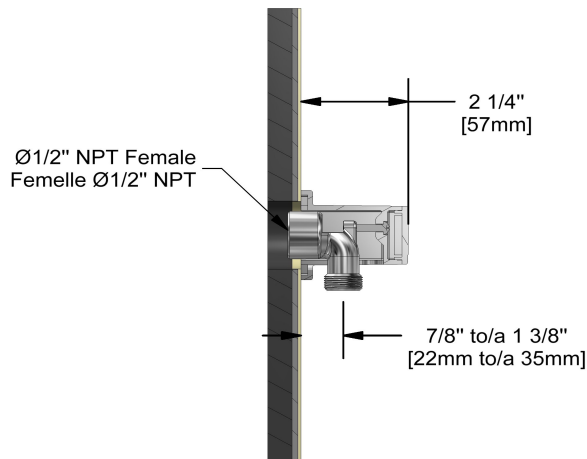

Sizes, models and finishes may differ from thoses presented.

Warranty

This **Riobel Inc.** product you have purchased carries a Limited Lifetime Warranty on the chrome, PVD finish, blacks and all working parts and is guaranteed from the initial purchase date against all manufacturing defects. All other finishes, including plastic components, are guaranteed for one year. All electric and/or electronic parts are covered by a 5-year limited warranty.

Customer Service

Ontario, West Canada : 888-287-5354 Quebec, Maritimes, United States : 866-473-8442

2020.10.29