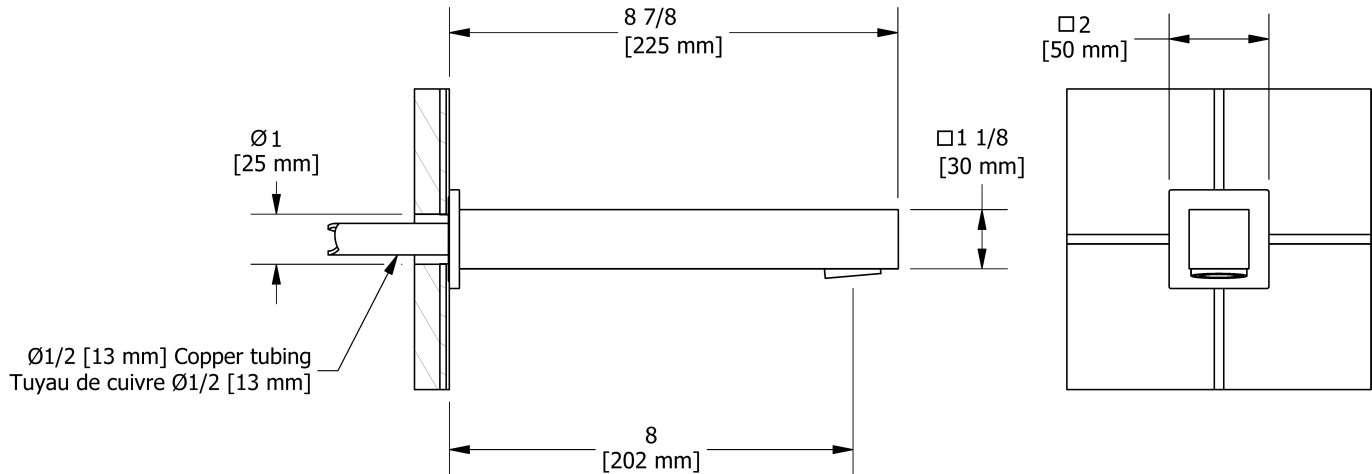

Sizes, models and finishes may differ from those presented.

Warranty

This **Riobel Inc.** product you have purchased carries a Limited Lifetime Warranty on the chrome, PVD finish, blacks and all working parts and is guaranteed from the initial purchase date against all manufacturing defects. All other finishes, including plastic components, are guaranteed for one year. All electric and/or electronic parts are covered by a 5-year limited warranty.

Customer Service

Ontario, West Canada : 888-287-5354 Quebec, Maritimes, United States : 866-473-8442

2020.06.07