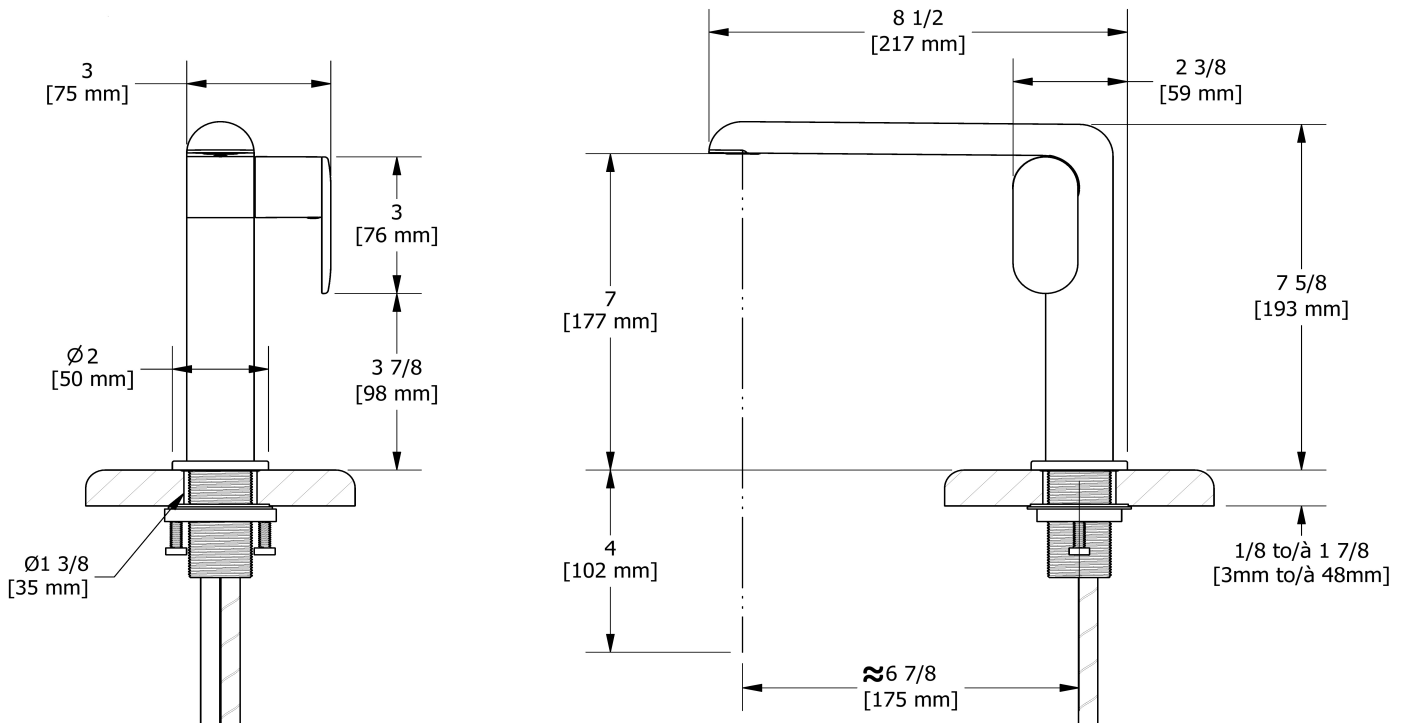

Certifications

- CSA B125.1
- NSF/ANSI standard 61 and 372
- ASME A112.18.1

Sizes, models and finishes may differ from those presented.

Warranty

This Riobel Inc. product you have purchased carries a Limited Lifetime Warranty on the chrome, PVD finish, blacks and all working parts and is guaranteed from the initial purchase date against all manufacturing defects. All other finishes, including plastic components, are guaranteed for one year. All electric and/or electronic parts are covered by a 5-year limited warranty.

Customer Service

Ontario, West Canada : 888-287-5354 Quebec, Maritimes, United States : 866-473-8442