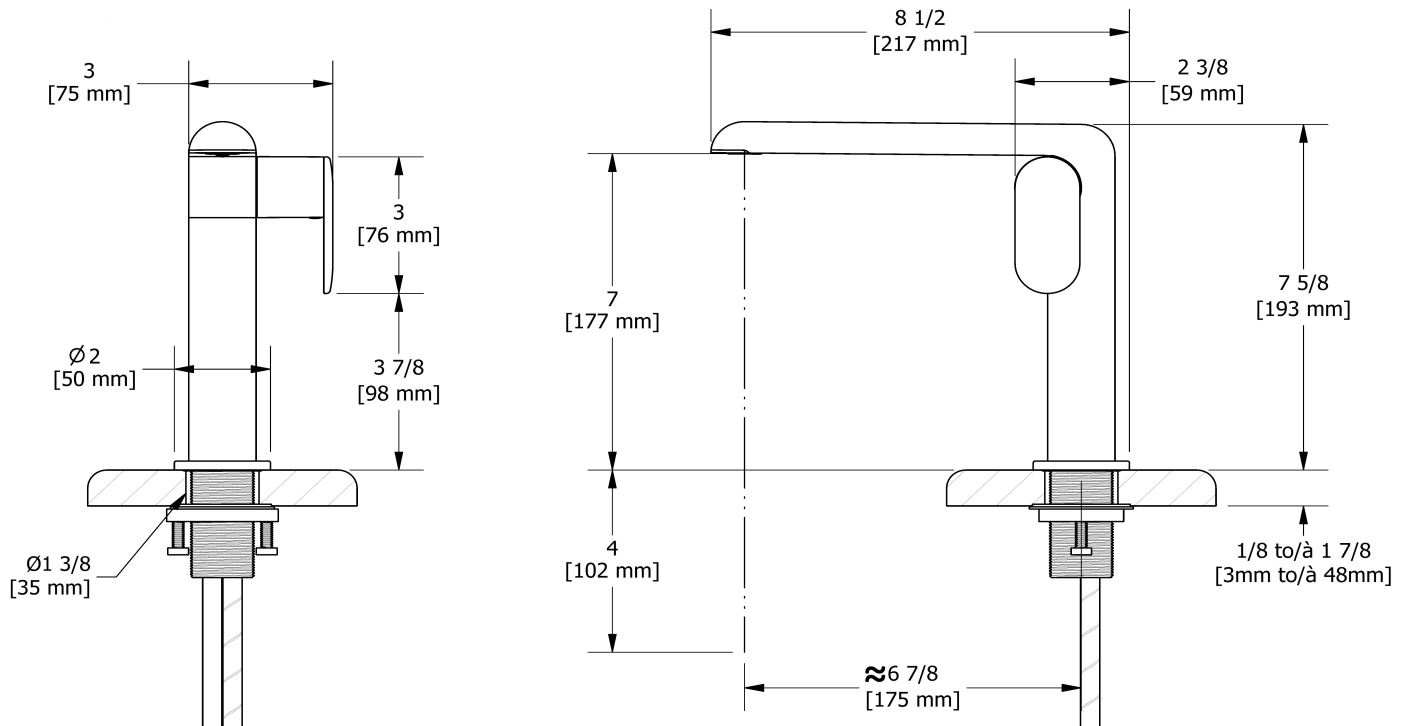

Certifications

- CSA B125.1
- NSF/ANSI standard 61 and 372
- ASME A112.18.1

Sizes, models and finishes may differ from those presented.

Warranty

This **Riobel Inc.** product you have purchased carries a Limited Lifetime Warranty on the chrome, PVD finish, blacks and all working parts and is guaranteed from the initial purchase date against all manufacturing defects. All other finishes, including plastic components, are guaranteed for one year. All electric and/or electronic parts are covered by a 5-year limited warranty.

Customer Service

Ontario, West Canada : 888-287-5354 Quebec, Maritimes, United States : 866-473-8442