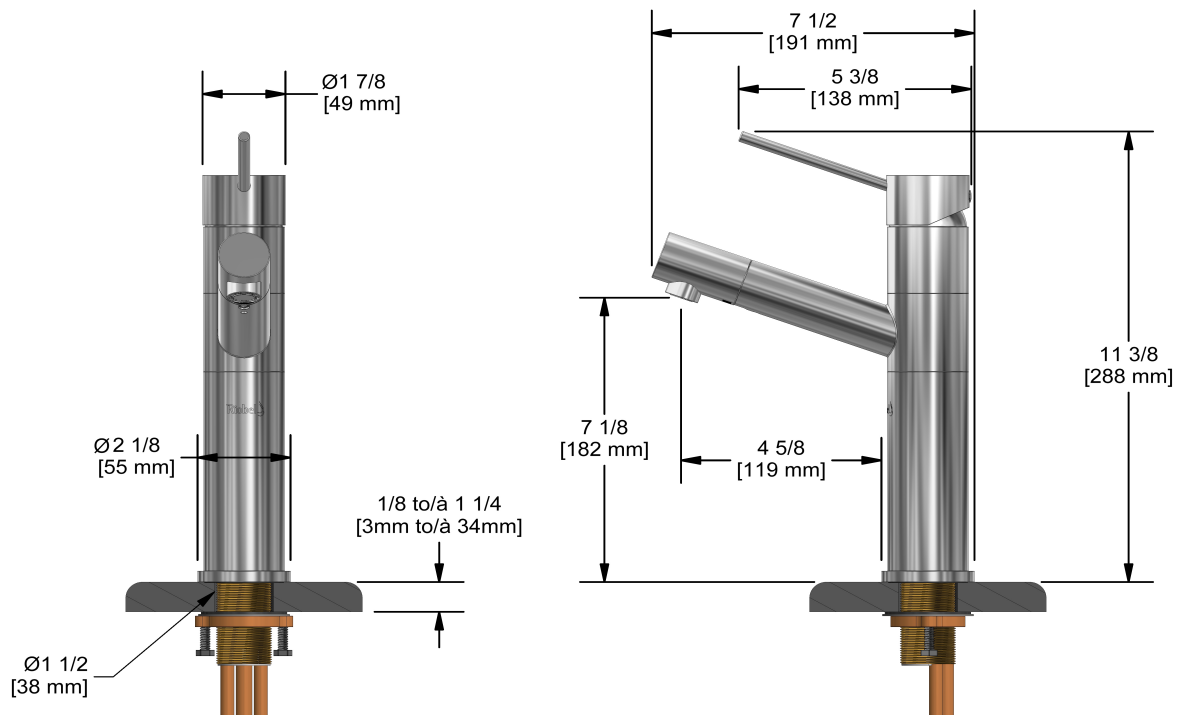

Cayo single hole prep sink faucet
CY601

UPC®

Specifications

Descriptions

- Ceramic cartridge
- Polypropylene and polyester aluminium hose with integrated swivel
- 3/8" speedway compression
- 1-jet pull-out spray

Available colors

- C : Chrome
- SS : Stainless Steel (PVD)

Available flows

- 8.3 L/min, 2.2 gpm (US) 60psi
- 3.7 L/min, 1 gpm (US) 60psi (**CY601-10**)
- 5.69 L/min, 1.5 gpm (US) 60psi (**CY601-15**)

Certifications

- CSA B125.1
- NSF/ANSI standard 61 and 372
- ASME A112.18.1
- CMR248 Approval
- DOE

Sizes, models and finishes may differ from those presented.

Warranty

This **Riobel Inc.** product you have purchased carries a Limited Lifetime Warranty on the chrome, PVD finish, blacks and all working parts and is guaranteed from the initial purchase date against all manufacturing defects. All other finishes, including plastic components, are guaranteed for one year. All electric and/or electronic parts are covered by a 5-year limited warranty.