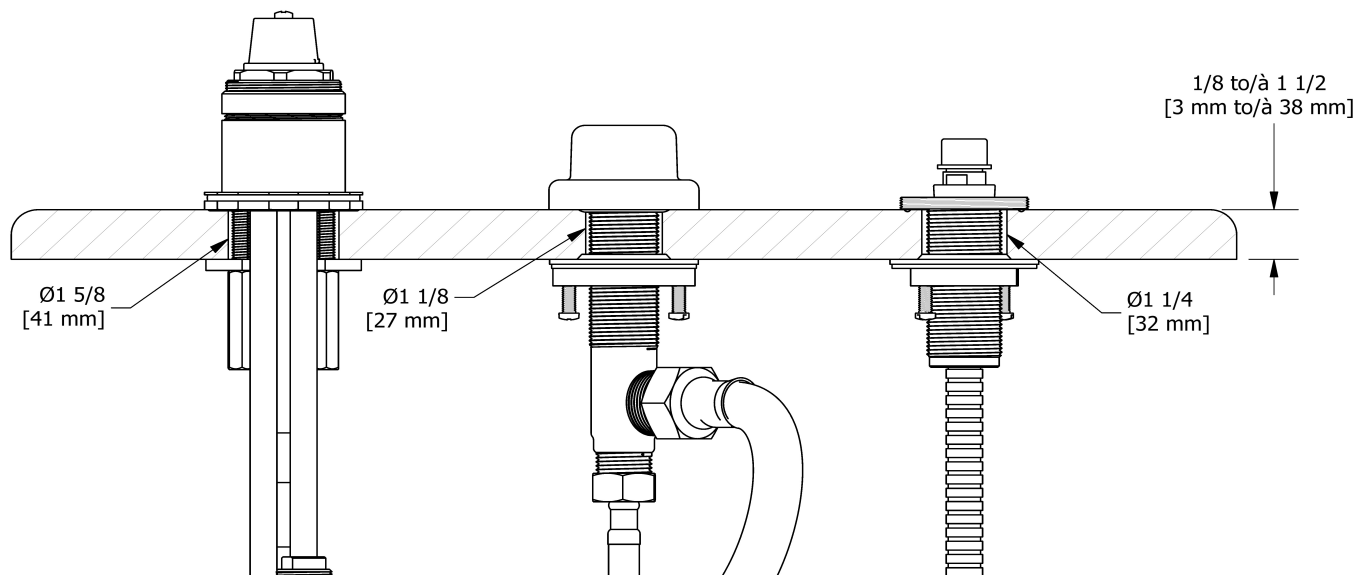

Sizes, models and finishes may differ from those presented.

Warranty

This **Riobel Inc.** product you have purchased carries a Limited Lifetime Warranty on the chrome, PVD finish, blacks and all working parts and is guaranteed from the initial purchase date against all manufacturing defects. All other finishes, including plastic components, are guaranteed for one year. All electric and/or electronic parts are covered by a 5-year limited warranty.

Customer Service

Ontario, West Canada : 888-287-5354 Quebec, Maritimes, United States : 866-473-8442

2020.06.11