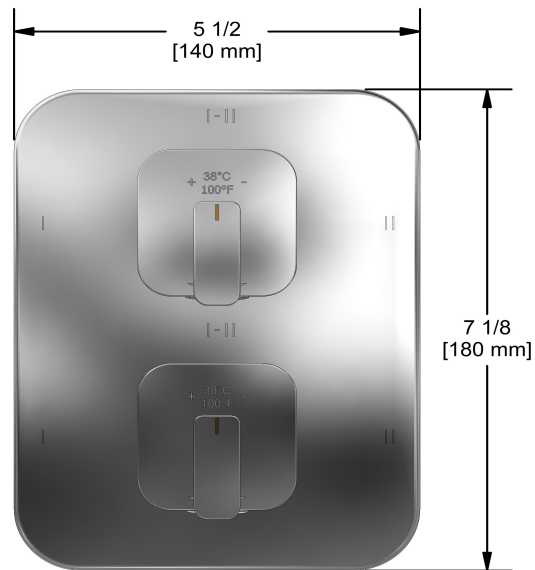

4-way Type T/P 3/4" coaxial complete valve
EQ46

UPC®

Specifications

Composition

- TEQ46C - 4-way Type T/P coaxial valve trim
- R46 - 4-way Type T/P 3/4" coaxial valve rough

Available colors

- C : Chrome
- BN : Brushed Nickel (PVD)

Available flows

- 38 L/min, 10 gpm (US) 60psi
- Type TP - For use with shower heads rated at 7L/min (1.8 gpm) or higher

Certifications

- CSA B125.1
- ASME A112.18.1
- ASSE 1016
- CMR248 Approval

Sizes, models and finishes may differ from those presented.

Customer Service

Ontario, West Canada : 888-287-5354 Quebec, Maritimes, United States : 866-473-8442

2020.06.11

4-way Type T/P 3/4" coaxial valve rough
R46

Specifications

Descriptions

- Rough only
- 3/4" inlet male NPT
- Must be supplied with minimum 3/4" PEX , 3/4" EXPANSION PEX or 1/2" copper
- Four 1/2" outlets female NPT
- Service valves
- Test cap
- TXX46XX or TXX88XX trim required to complete