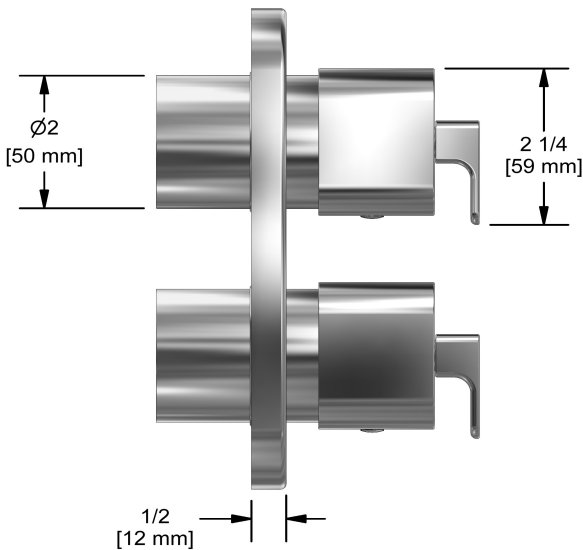

4-way Type T/P 3/4" coaxial complete valve
EQ46

UPC®

Specifications

Composition

- TEQ46C - 4-way Type T/P coaxial valve trim
- R46 - 4-way Type T/P 3/4" coaxial valve rough

Available colors

- C : Chrome
- BN : Brushed Nickel (PVD)

Available flows

- 38 L/min, 10 gpm (US) 60psi
- Type TP - For use with shower heads rated at 7L/min (1.8 gpm) or higher

Certifications

- CSA B125.1
- ASME A112.18.1
- ASSE 1016
- CMR248 Approval

Sizes, models and finishes may differ from those presented.

Customer Service

Ontario, West Canada : 888-287-5354 Quebec, Maritimes, United States : 866-473-8442

2020.06.11

4-way Type T/P 3/4" coaxial valve rough
R46

Specifications

Descriptions

- Rough only
- 3/4" inlet male NPT
- Must be supplied with minimum 3/4" PEX , 3/4" EXPANSION PEX or 1/2" copper
- Four 1/2" outlets female NPT
- Service valves
- Test cap
- TXX46XX or TXX88XX trim required to complete