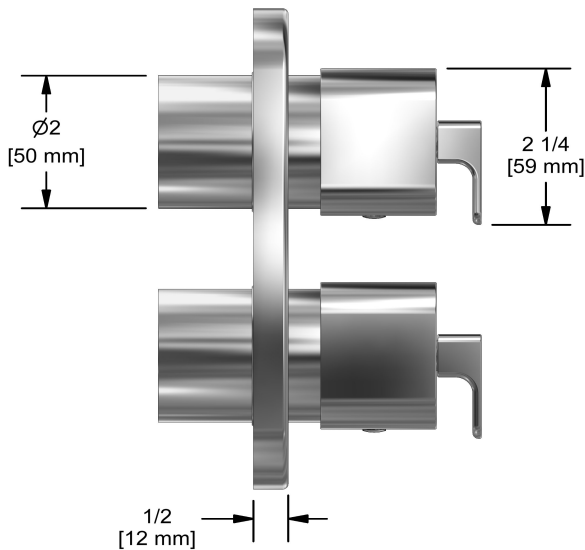

Sizes, models and finishes may differ from those presented.

Warranty

This **Riobel Inc.** product you have purchased carries a Limited Lifetime Warranty on the chrome, PVD finish, blacks and all working parts and is guaranteed from the initial purchase date against all manufacturing defects. All other finishes, including plastic components, are guaranteed for one year. All electric and/or electronic parts are covered by a 5-year limited warranty.

Customer Service

Ontario, West Canada : 888-287-5354 Quebec, Maritimes, United States : 866-473-8442

2020.06.11