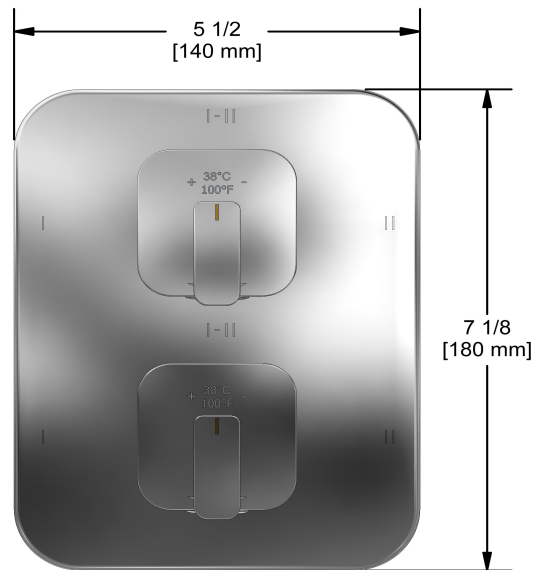

Sizes, models and finishes may differ from those presented.

Warranty

This **Riobel Inc.** product you have purchased carries a Limited Lifetime Warranty on the chrome, PVD finish, blacks and all working parts and is guaranteed from the initial purchase date against all manufacturing defects. All other finishes, including plastic components, are guaranteed for one year. All electric and/or electronic parts are covered by a 5-year limited warranty.

Customer Service

Ontario, West Canada : 888-287-5354 Quebec, Maritimes, United States : 866-473-8442

2020.06.11