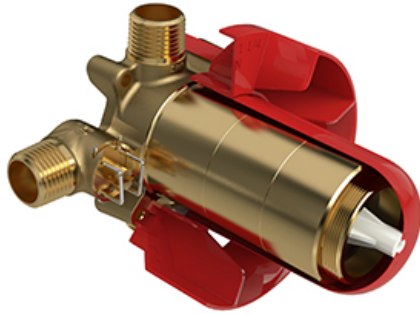

2-way no share Type T/P coaxial complete valve
MMRD44J

Specifications

Composition

- TMMRD44JC - 2-way no share Type T/P coaxial valve trim
- R23 - 2-way Type T/P coaxial valve rough

Available colors

- C : Chrome
- CBK : Chrome/Black
- BN : Brushed Nickel (PVD)
- BNBK : Brushed Nickel (PVD)/Black
- PN : Polished Nickel (PVD)
- PNBK : Polished Nickel (PVD)/Black

Available flows

- 24 L/min, 6.3 gpm (US) 60psi
- Type TP - For use with shower heads rated at 7L/min (1.8 gpm) or higher

Certifications

- CSA B125.1
- ASME A112.18.1
- ASSE 1016
- ADA

Warranty

This **Riobel Inc.** product you have purchased carries a Limited Lifetime Warranty on the chrome, PVD finish, blacks and all working parts and is guaranteed from the initial purchase date against all manufacturing defects. All other finishes, including plastic components, are guaranteed for one year. All electric and/or electronic parts are covered by a 5-year limited warranty.

Customer Service

Ontario, West Canada : 888-287-5354 Quebec, Maritimes, United States : 866-473-8442

2-way no share Type T/P coaxial valve trim
TMMRD44J

Specifications

Descriptions

- R23, R23-SPEX or R23-EX rough required to complete
- Thermostatic/pressure balance coaxial cartridge with check valves
- Trim only
- 3 positions (OFF, 1, 2) no share

Customer Service

Ontario, West Canada : 888-287-5354 Quebec, Maritimes, United States : 866-473-8442

2020.06.12

2-way Type T/P coaxial valve rough
R23

Specifications

Descriptions

- Test cap
- Service valves
- ½" inlet male NPT or sweat
- Two ½" outlets male NPT or sweat
- TXX23XX or TXX44XX trim required to complete
- Rough only