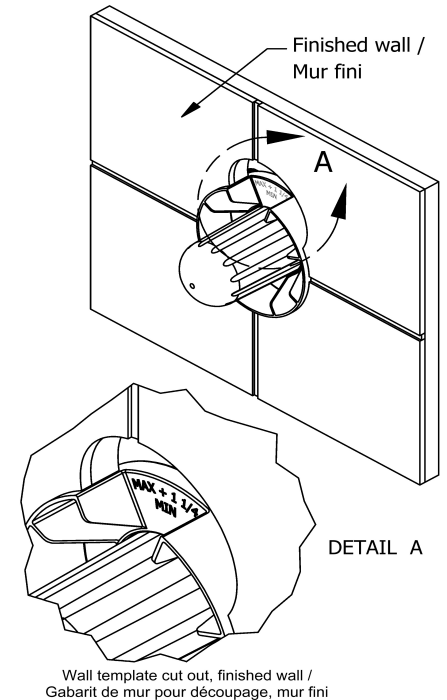

Certifications

- CSA B125.1
- ASME A112.18.1
- ASSE 1016
- CMR248 Approval

UPC®