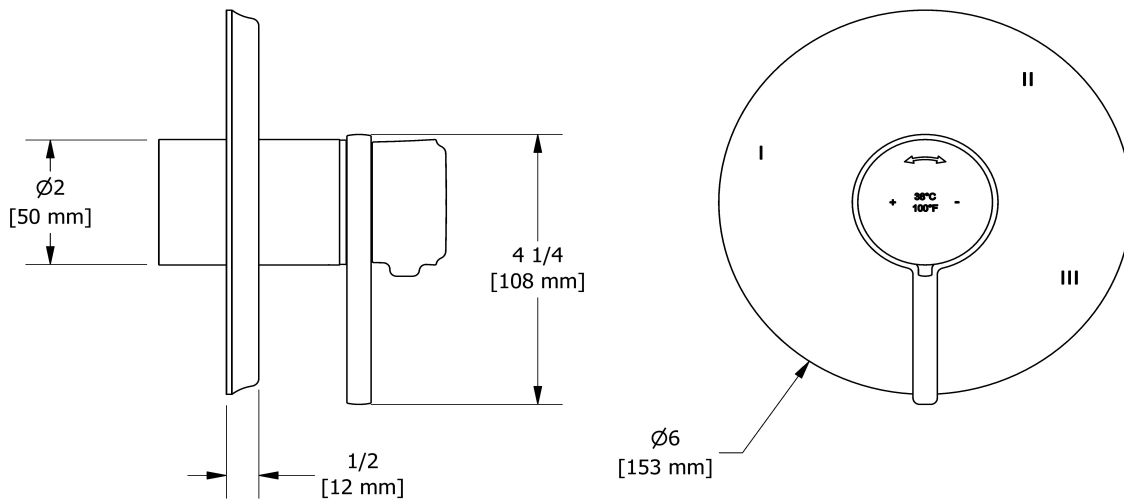

Sizes, models and finishes may differ from those presented.

Warranty

This **Riobel Inc.** product you have purchased carries a Limited Lifetime Warranty on the chrome, PVD finish, blacks and all working parts and is guaranteed from the initial purchase date against all manufacturing defects. All other finishes, including plastic components, are guaranteed for one year. All electric and/or electronic parts are covered by a 5-year limited warranty.

Customer Service

Ontario, West Canada : 888-287-5354 Quebec, Maritimes, United States : 866-473-8442

2020.06.12