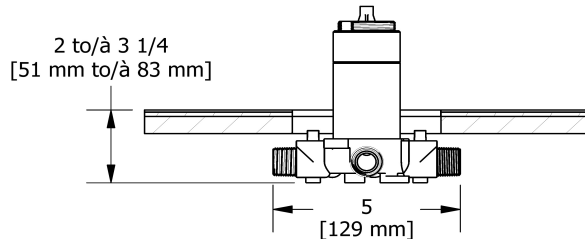

Sizes, models and finishes may differ from those presented.

Warranty

This **Riobel Inc.** product you have purchased carries a Limited Lifetime Warranty on the chrome, PVD finish, blacks and all working parts and is guaranteed from the initial purchase date against all manufacturing defects. All other finishes, including plastic components, are guaranteed for one year. All electric and/or electronic parts are covered by a 5-year limited warranty.

Customer Service

Ontario, West Canada : 888-287-5354 Quebec, Maritimes, United States : 866-473-8442