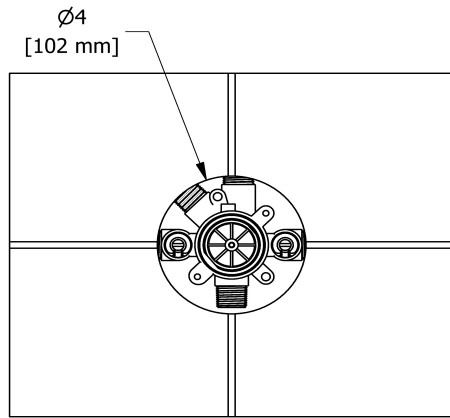

Sizes, models and finishes may differ from those presented.

Warranty

This **Riobel Inc.** product you have purchased carries a Limited Lifetime Warranty on the chrome, PVD finish, blacks and all working parts and is guaranteed from the initial purchase date against all manufacturing defects. All other finishes, including plastic components, are guaranteed for one year. All electric and/or electronic parts are covered by a 5-year limited warranty.

Customer Service

Ontario, West Canada : 888-287-5354 Quebec, Maritimes, United States : 866-473-8442