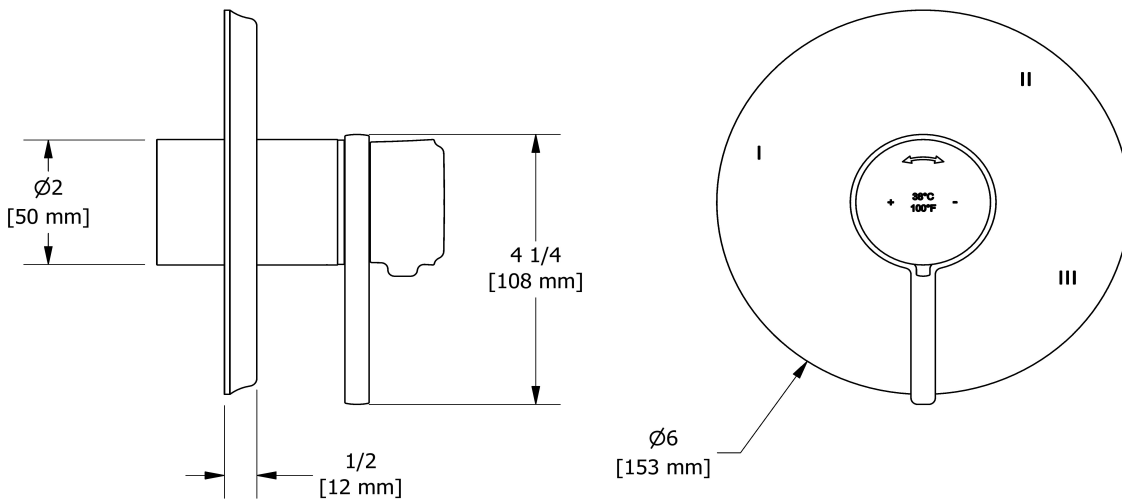

Sizes, models and finishes may differ from those presented.

Warranty

This **Riobel Inc.** product you have purchased carries a Limited Lifetime Warranty on the chrome, PVD finish, blacks and all working parts and is guaranteed from the initial purchase date against all manufacturing defects. All other finishes, including plastic components, are guaranteed for one year. All electric and/or electronic parts are covered by a 5-year limited warranty.

Customer Service

Ontario, West Canada : 888-287-5354 Quebec, Maritimes, United States : 866-473-8442