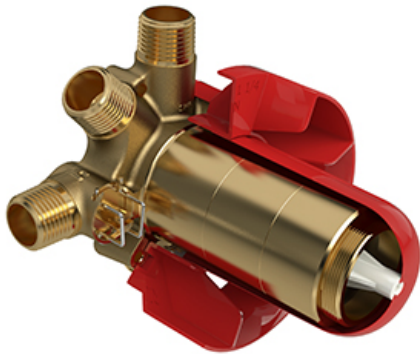

UPC®

Specifications

Descriptions

- TXX45XX or TXX47XX trim required to complete
- ½" inlet male NPT or sweat
- Service valves
- Rough only
- Three ½" outlets male NPT or sweat
- Test cap

Available colors

- :

Certifications

- CSA B125.1
- ASME A112.18.1
- ASSE 1016
- CMR248 Approval