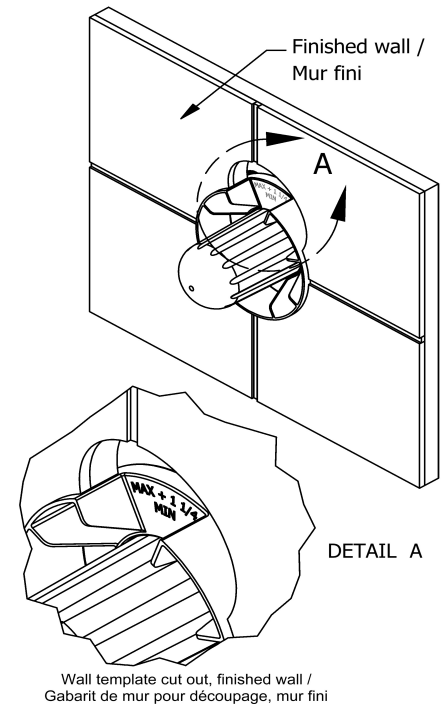

Sizes, models and finishes may differ from those presented.

Warranty

This **Riobel Inc.** product you have purchased carries a Limited Lifetime Warranty on the chrome, PVD finish, blacks and all working parts and is guaranteed from the initial purchase date against all manufacturing defects. All other finishes, including plastic components, are guaranteed for one year. All electric and/or electronic parts are covered by a 5-year limited warranty.

Customer Service

Ontario, West Canada : 888-287-5354 Quebec, Maritimes, United States : 866-473-8442