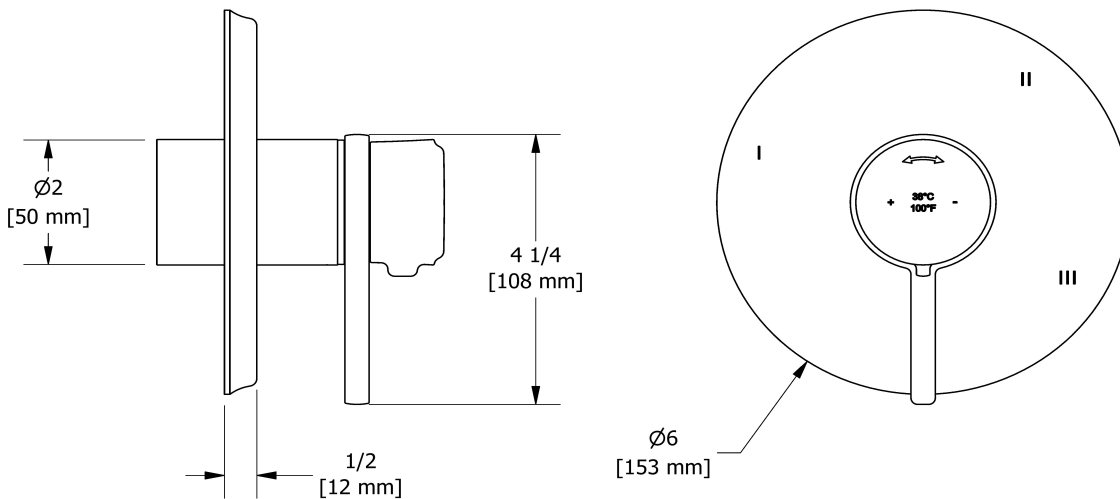

Sizes, models and finishes may differ from those presented.

Warranty

This **Riobel Inc.** product you have purchased carries a Limited Lifetime Warranty on the chrome, PVD finish, blacks and all working parts and is guaranteed from the initial purchase date against all manufacturing defects. All other finishes, including plastic components, are guaranteed for one year. All electric and/or electronic parts are covered by a 5-year limited warranty.

Customer Service

Ontario, West Canada : 888-287-5354 Quebec, Maritimes, United States : 866-473-8442