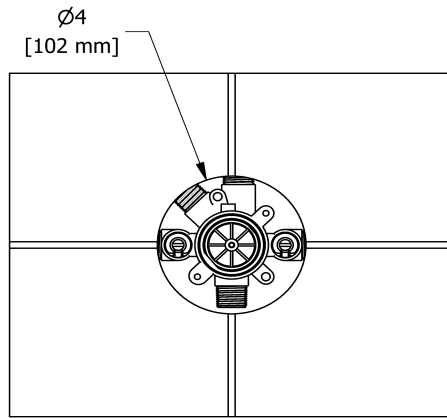

Sizes, models and finishes may differ from those presented.

Warranty

This **Riobel Inc.** product you have purchased carries a Limited Lifetime Warranty on the chrome, PVD finish, blacks and all working parts and is guaranteed from the initial purchase date against all manufacturing defects. All other finishes, including plastic components, are guaranteed for one year. All electric and/or electronic parts are covered by a 5-year limited warranty.

Customer Service

Ontario, West Canada : 888-287-5354 Quebec, Maritimes, United States : 866-473-8442

2020.06.12