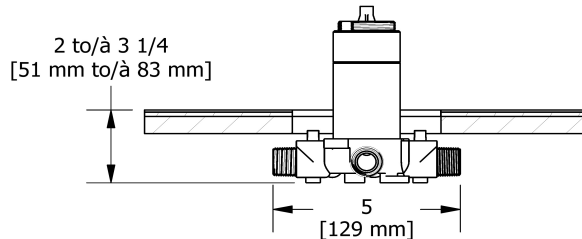

Sizes, models and finishes may differ from those presented.

Warranty

This **Riobel Inc.** product you have purchased carries a Limited Lifetime Warranty on the chrome, PVD finish, blacks and all working parts and is guaranteed from the initial purchase date against all manufacturing defects. All other finishes, including plastic components, are guaranteed for one year. All electric and/or electronic parts are covered by a 5-year limited warranty.

Customer Service

Ontario, West Canada : 888-287-5354 Quebec, Maritimes, United States : 866-473-8442

2020.06.12