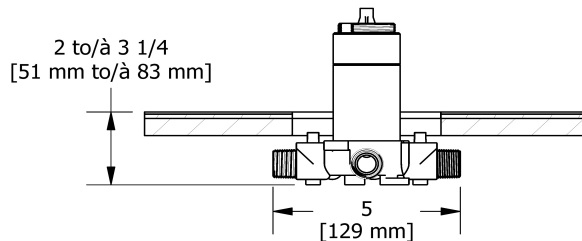

Sizes, models and finishes may differ from those presented.

Warranty

This **Riobel Inc.** product you have purchased carries a Limited Lifetime Warranty on the chrome, PVD finish, blacks and all working parts and is guaranteed from the initial purchase date against all manufacturing defects. All other finishes, including plastic components, are guaranteed for one year. All electric and/or electronic parts are covered by a 5-year limited warranty.

Customer Service

Ontario, West Canada : 888-287-5354 Quebec, Maritimes, United States : 866-473-8442