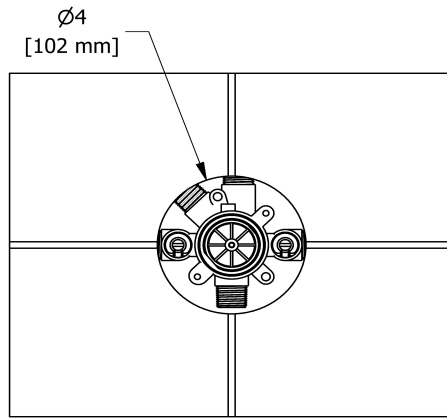

Sizes, models and finishes may differ from those presented.

Warranty

This **Riobel Inc.** product you have purchased carries a Limited Lifetime Warranty on the chrome, PVD finish, blacks and all working parts and is guaranteed from the initial purchase date against all manufacturing defects. All other finishes, including plastic components, are guaranteed for one year. All electric and/or electronic parts are covered by a 5-year limited warranty.

Customer Service

Ontario, West Canada : 888-287-5354 Quebec, Maritimes, United States : 866-473-8442