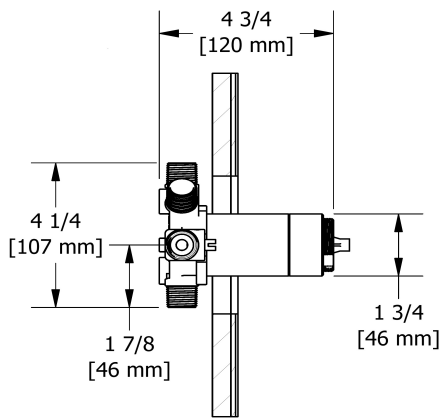

Sizes, models and finishes may differ from those presented.

Warranty

This **Riobel Inc.** product you have purchased carries a Limited Lifetime Warranty on the chrome, PVD finish, blacks and all working parts and is guaranteed from the initial purchase date against all manufacturing defects. All other finishes, including plastic components, are guaranteed for one year. All electric and/or electronic parts are covered by a 5-year limited warranty.

Customer Service

Ontario, West Canada : 888-287-5354 Quebec, Maritimes, United States : 866-473-8442

2020.06.12