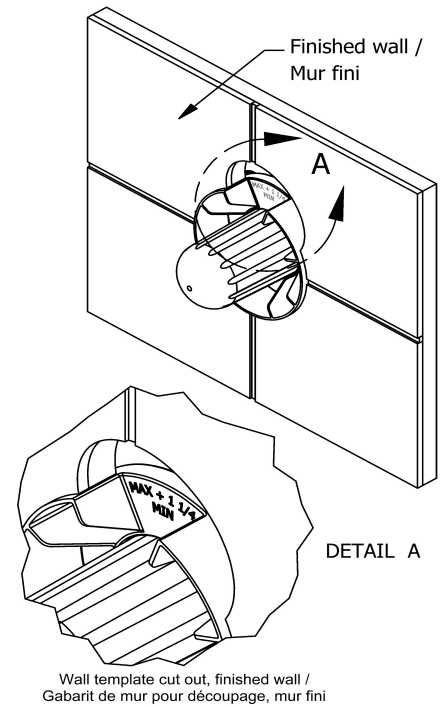

Sizes, models and finishes may differ from those presented.

Warranty

This **Riobel Inc.** product you have purchased carries a Limited Lifetime Warranty on the chrome, PVD finish, blacks and all working parts and is guaranteed from the initial purchase date against all manufacturing defects. All other finishes, including plastic components, are guaranteed for one year. All electric and/or electronic parts are covered by a 5-year limited warranty.

Customer Service

Ontario, West Canada : 888-287-5354 Quebec, Maritimes, United States : 866-473-8442

2020.06.12