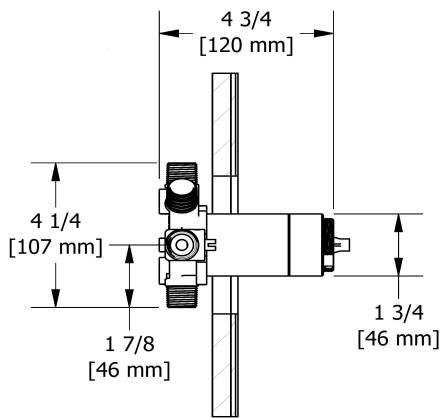

Sizes, models and finishes may differ from those presented.

Warranty

This **Riobel Inc.** product you have purchased carries a Limited Lifetime Warranty on the chrome, PVD finish, blacks and all working parts and is guaranteed from the initial purchase date against all manufacturing defects. All other finishes, including plastic components, are guaranteed for one year. All electric and/or electronic parts are covered by a 5-year limited warranty.

Customer Service

Ontario, West Canada : 888-287-5354 Quebec, Maritimes, United States : 866-473-8442