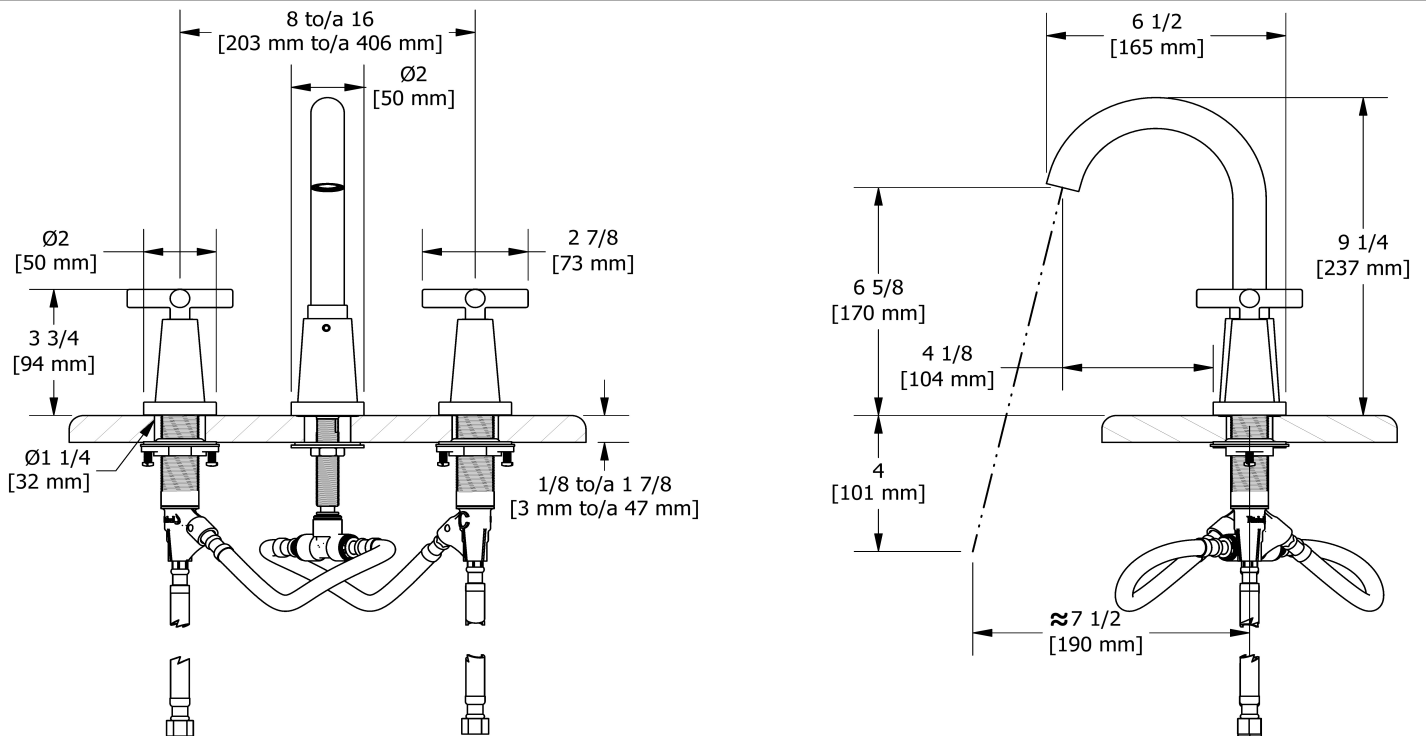

Certifications

- CSA B125.1
- NSF/ANSI standard 61 and 372
- ASME A112.18.1
- CMR248 Approval
- ADA