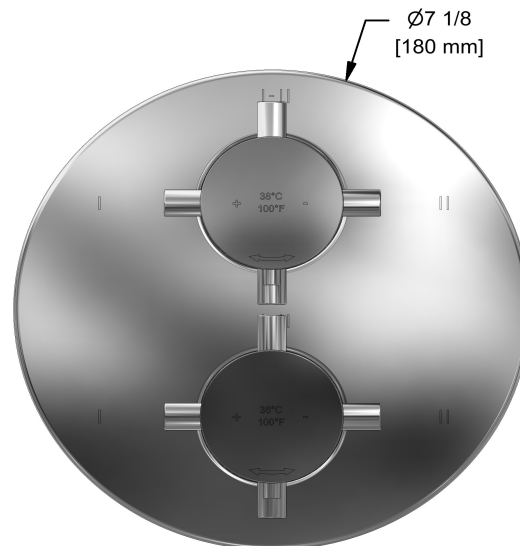

Sizes, models and finishes may differ from those presented.

Warranty

This **Riobel Inc.** product you have purchased carries a Limited Lifetime Warranty on the chrome, PVD finish, blacks and all working parts and is guaranteed from the initial purchase date against all manufacturing defects. All other finishes, including plastic components, are guaranteed for one year. All electric and/or electronic parts are covered by a 5-year limited warranty.

Customer Service

Ontario, West Canada : 888-287-5354 Quebec, Maritimes, United States : 866-473-8442

2020.06.12