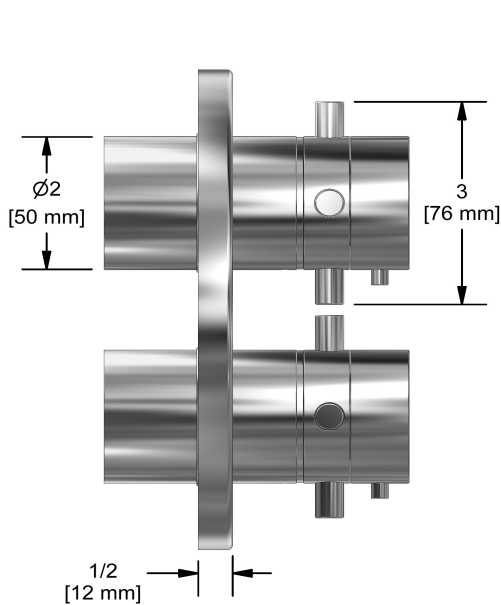

Sizes, models and finishes may differ from those presented.

Warranty

This **Riobel Inc.** product you have purchased carries a Limited Lifetime Warranty on the chrome, PVD finish, blacks and all working parts and is guaranteed from the initial purchase date against all manufacturing defects. All other finishes, including plastic components, are guaranteed for one year. All electric and/or electronic parts are covered by a 5-year limited warranty.

Customer Service

Ontario, West Canada : 888-287-5354 Quebec, Maritimes, United States : 866-473-8442

2020.06.12