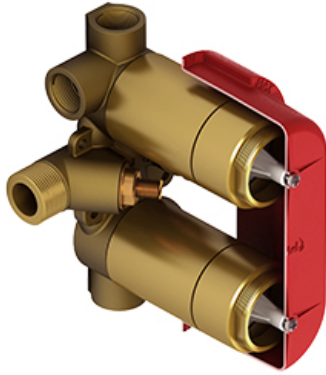

4-way Type T/P 3/4" coaxial complete valve
PATM46+

UPC®

Specifications

Composition

- TPATM46+C - 4-way Type T/P coaxial valve trim
- R46 - 4-way Type T/P 3/4" coaxial valve rough

Available colors

- C : Chrome
- BN : Brushed Nickel (PVD)
- PN : Polished Nickel (PVD)

Available flows

- 38 L/min, 10 gpm (US) 60psi
- Type TP - For use with shower heads rated at 7L/min (1.8 gpm) or higher

Certifications

- CSA B125.1
- ASME A112.18.1
- ASSE 1016
- CMR248 Approval

Warranty

This **Riobel Inc.** product you have purchased carries a Limited Lifetime Warranty on the chrome, PVD finish, blacks and all working parts and is guaranteed from the initial purchase date against all manufacturing defects. All other finishes, including plastic components, are guaranteed for one year. All electric and/or electronic parts are covered by a 5-year limited warranty.

Customer Service

Ontario, West Canada : 888-287-5354 Quebec, Maritimes, United States : 866-473-8442

2020.06.12

4-way Type T/P 3/4" coaxial valve rough
R46

Specifications

Descriptions

- Rough only
- 3/4" inlet male NPT
- Must be supplied with minimum 3/4" PEX , 3/4" EXPANSION PEX or 1/2" copper
- Four 1/2" outlets female NPT
- Service valves
- Test cap
- TXX46XX or TXX88XX trim required to complete