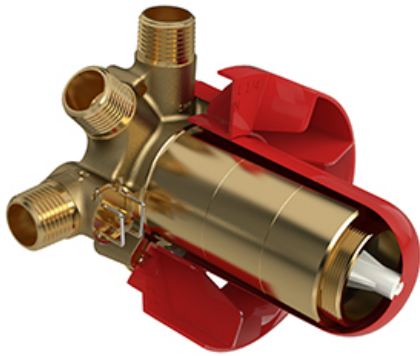

3-way Type T/P coaxial complete valve
PATQ45+

Specifications

Composition

- TPATQ45+C - 3-way Type T/P coaxial valve trim
- R45 - 3-way Type T/P coaxial valve rough

Available colors

- C : Chrome
- BN : Brushed Nickel (PVD)

Customer Service

Ontario, West Canada : 888-287-5354 Quebec, Maritimes, United States : 866-473-8442

2020.06.12

3-way Type T/P coaxial valve trim
TPATQ45+

Specifications

Descriptions

- 6 positions (OFF, 1, 1 and 2, 2, 2 and 3, 3) share
- Trim only
- Thermostatic/pressure balance coaxial cartridge with check valves
- R45, R45-SPEX or R45-EX rough required to complete

Customer Service

Ontario, West Canada : 888-287-5354 Quebec, Maritimes, United States : 866-473-8442

2020.06.12

3-way Type T/P coaxial valve rough
R45

Specifications

Descriptions

- TXX45XX or TXX47XX trim required to complete
- ½" inlet male NPT or sweat
- Service valves
- Rough only
- Three ½" outlets male NPT or sweat
- Test cap