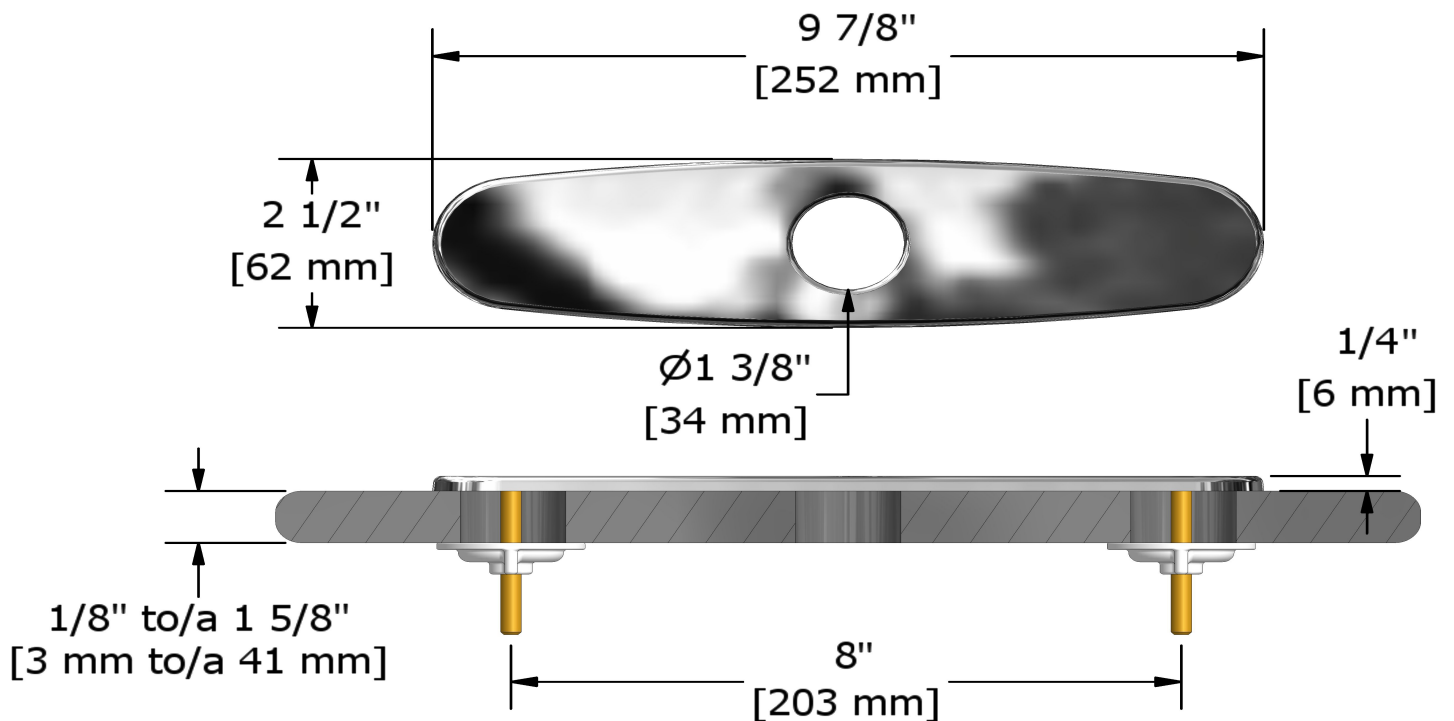

8" center kitchen faucet deck plate

PL8

Specifications

Descriptions

- ED101, ED601, BO501, BO601, BO701, CY101, CY601, BI101, BI201, PE101, VE101, FE101 and AZ101
- Brass
- Attach kit

Available colors

- C : Chrome
- SS : Stainless Steel (PVD)
- BN : Brushed Nickel (PVD)