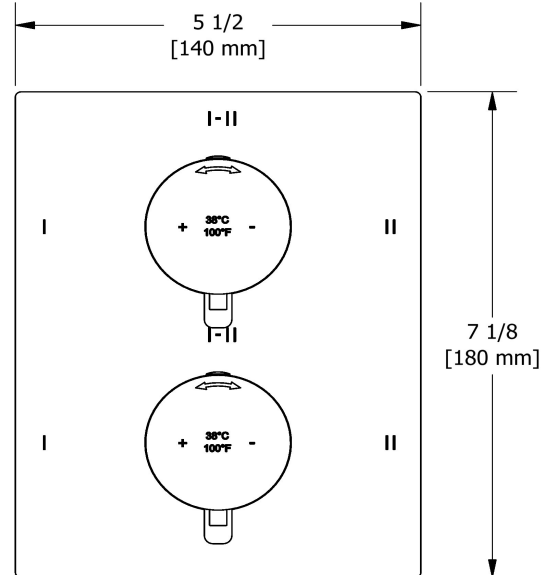

Sizes, models and finishes may differ from those presented.

Warranty

This **Riobel Inc.** product you have purchased carries a Limited Lifetime Warranty on the chrome, PVD finish, blacks and all working parts and is guaranteed from the initial purchase date against all manufacturing defects. All other finishes, including plastic components, are guaranteed for one year. All electric and/or electronic parts are covered by a 5-year limited warranty.

Customer Service

Ontario, West Canada : 888-287-5354 Quebec, Maritimes, United States : 866-473-8442

2020.06.12