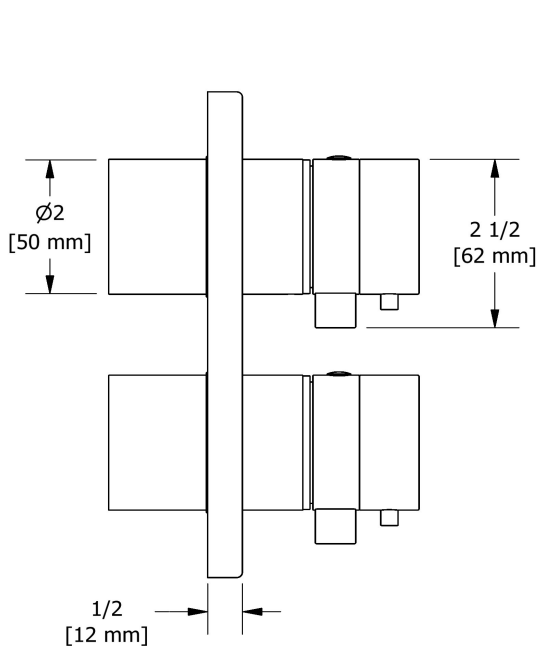

Sizes, models and finishes may differ from those presented.

Warranty

This **Riobel Inc.** product you have purchased carries a Limited Lifetime Warranty on the chrome, PVD finish, blacks and all working parts and is guaranteed from the initial purchase date against all manufacturing defects. All other finishes, including plastic components, are guaranteed for one year. All electric and/or electronic parts are covered by a 5-year limited warranty.

Customer Service

Ontario, West Canada : 888-287-5354 Quebec, Maritimes, United States : 866-473-8442

2020.06.12