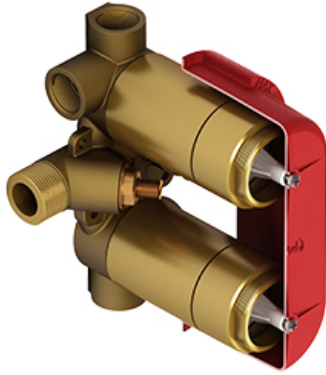

4-way Type T/P 3/4" coaxial complete valve
PXTQ46

Specifications

Composition

- TPXTQ46C - 4-way Type T/P coaxial valve trim
- R46 - 4-way Type T/P 3/4" coaxial valve rough

Available colors

- C : Chrome

Available flows

- 38 L/min, 10 gpm (US) 60psi
- Type TP - For use with shower heads rated at 7L/min (1.8 gpm) or higher

Certifications

- CSA B125.1
- ASME A112.18.1
- ASSE 1016
- CMR248 Approval

cUPC®

Warranty

This **Riobel Inc.** product you have purchased carries a Limited Lifetime Warranty on the chrome, PVD finish, blacks and all working parts and is guaranteed from the initial purchase date against all manufacturing defects. All other finishes, including plastic components, are guaranteed for one year. All electric and/or electronic parts are covered by a 5-year limited warranty.

Customer Service

Ontario, West Canada : 888-287-5354 Quebec, Maritimes, United States : 866-473-8442

2020.06.12

4-way Type T/P 3/4" coaxial valve rough
R46

Specifications

Descriptions

- Rough only
- 3/4" inlet male NPT
- Must be supplied with minimum 3/4" PEX , 3/4" EXPANSION PEX or 1/2" copper
- Four 1/2" outlets female NPT
- Service valves
- Test cap
- TXX46XX or TXX88XX trim required to complete