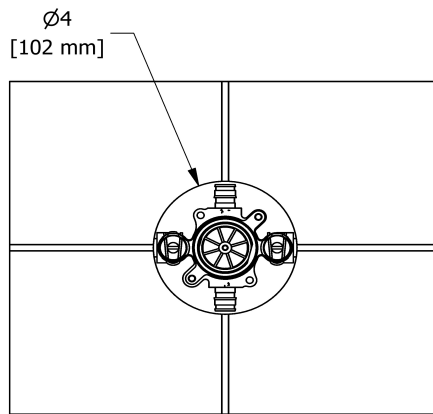

Sizes, models and finishes may differ from thoses presented.

Warranty

This **Riobel Inc.** product you have purchased carries a Limited Lifetime Warranty on the chrome, PVD finish, blacks and all working parts and is guaranteed from the initial purchase date against all manufacturing defects. All other finishes, including plastic components, are guaranteed for one year. All electric and/or electronic parts are covered by a 5-year limited warranty.

Customer Service

Ontario, West Canada : 888-287-5354 Quebec, Maritimes, United States : 866-473-8442