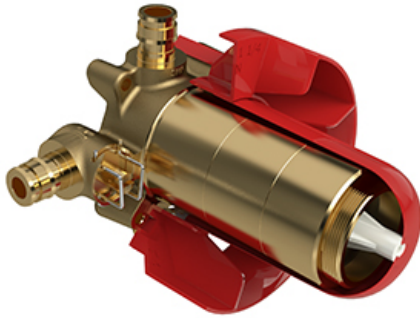

2-way Type T/P coaxial valve rough EXPANSION
PEX
R23-EX

Specifications

Descriptions

- TXX23XX or TXX44XX trim required to complete
- Service valves
- Rough only
- Test cap
- 1/2" inlet EXPANSION PEX
- Two 1/2" outlets EXPANSION PEX

Available colors

- :

Certifications

- CSA B125.1
- ASME A112.18.1
- ASSE 1016
- CMR248 Approval

Sizes, models and finishes may differ from thoses presented.

Warranty

This **Riobel Inc.** product you have purchased carries a Limited Lifetime Warranty on the chrome, PVD finish, blacks and all working parts and is guaranteed from the initial purchase date against all manufacturing defects. All other finishes, including plastic components, are guaranteed for one year. All electric and/or electronic parts are covered by a 5-year limited warranty.