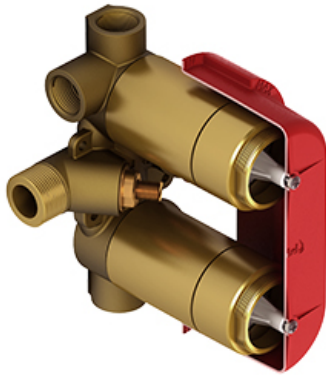

Specifications

Descriptions

- Rough only
- 3/4" inlet male NPT
- Must be supplied with minimum 3/4" PEX , 3/4" EXPANSION PEX or 1/2" copper
- Four 1/2" outlets female NPT
- Service valves
- Test cap
- TXX46XX or TXX88XX trim required to complete

Available colors

- :

Certifications

- CSA B125.1
- ASME A112.18.1
- ASSE 1016
- CMR248 Approval