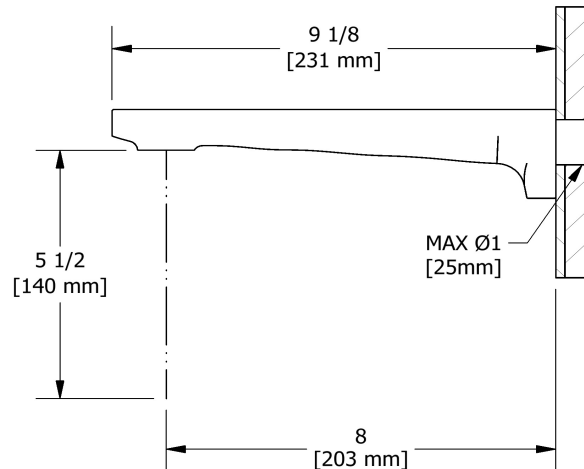

Wall-mount tub spout
RF80

Specifications

Descriptions

- Special rough included
- Must be ordered at the same time as the valve rough
- ½" inlet male NPT

Certifications

- CSA B125.1
- ASME A112.18.1

cUPC®

Sizes, models and finishes may differ from those presented.