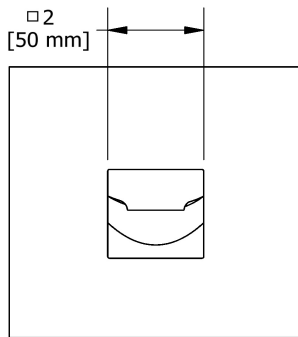

Wall-mount tub spout
RF80

Specifications

Descriptions

- Special rough included
- Must be ordered at the same time as the valve rough
- ½" inlet male NPT

Certifications

- CSA B125.1
- ASME A112.18.1

cUPC®

Sizes, models and finishes may differ from those presented.