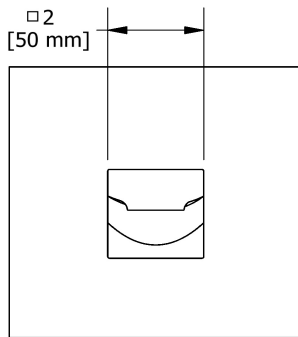

Wall-mount tub spout
RF80

Specifications

Descriptions

- Special rough included
- Must be ordered at the same time as the valve rough
- ½" inlet male NPT

Certifications

- CSA B125.1
- ASME A112.18.1

cUPC®

Sizes, models and finishes may differ from thoses presented.