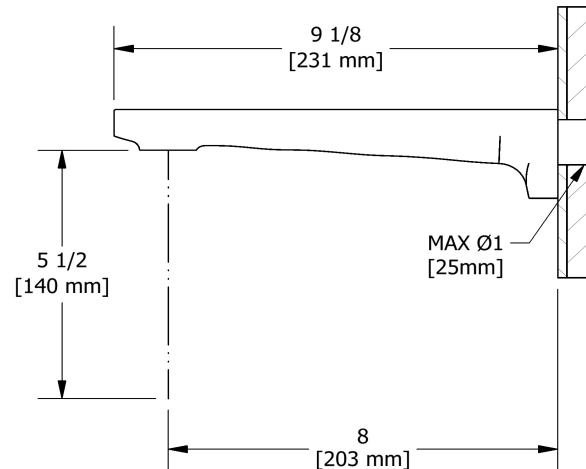

Wall-mount tub spout
RF80

Specifications

Descriptions

- Special rough included
- Must be ordered at the same time as the valve rough
- ½" inlet male NPT

Certifications

- CSA B125.1
- ASME A112.18.1

cUPC®

Sizes, models and finishes may differ from thoses presented.