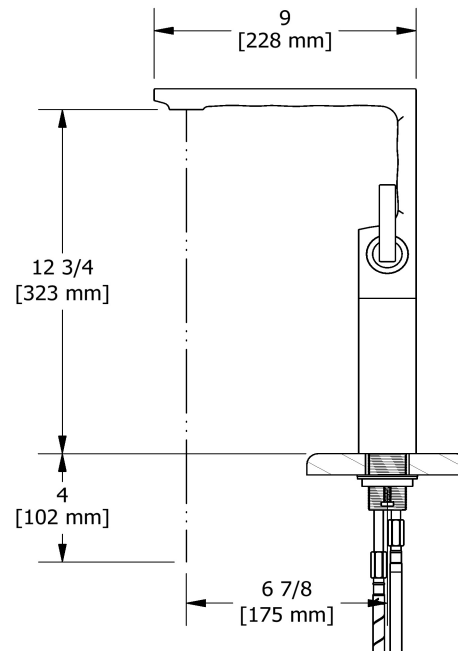

Sizes, models and finishes may differ from those presented.

Warranty

This **Riobel Inc.** product you have purchased carries a Limited Lifetime Warranty on the chrome, PVD finish, blacks and all working parts and is guaranteed from the initial purchase date against all manufacturing defects. All other finishes, including plastic components, are guaranteed for one year. All electric and/or electronic parts are covered by a 5-year limited warranty.

Customer Service

Ontario, West Canada : 888-287-5354 Quebec, Maritimes, United States : 866-473-8442