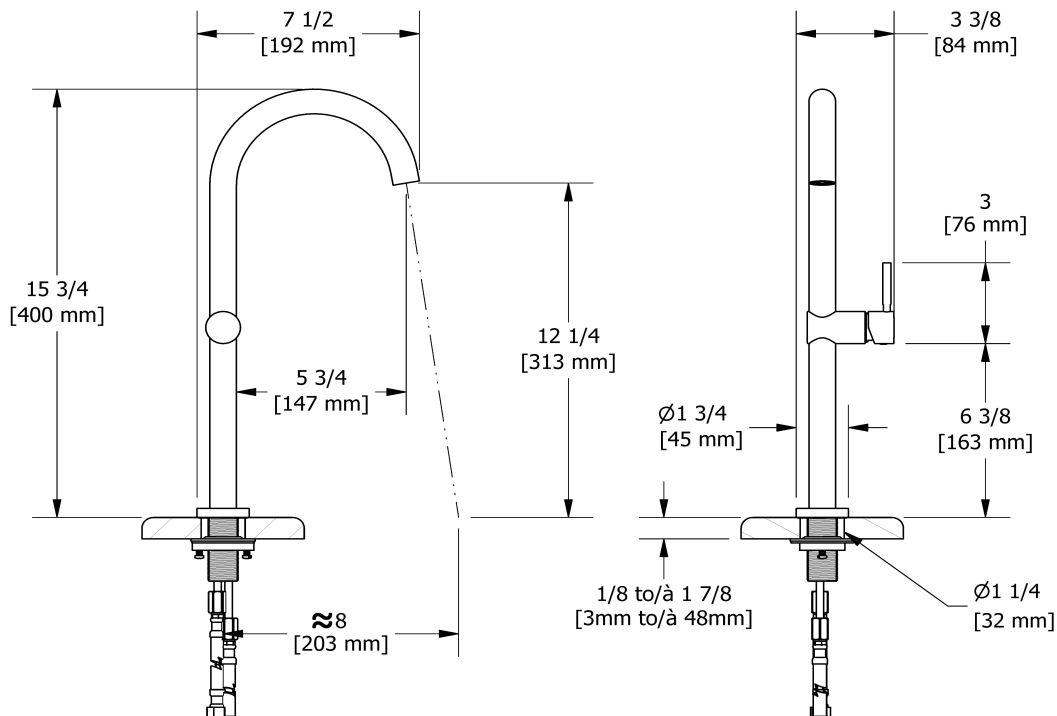

Sizes, models and finishes may differ from those presented.

Warranty

This **Riobel Inc.** product you have purchased carries a Limited Lifetime Warranty on the chrome, PVD finish, blacks and all working parts and is guaranteed from the initial purchase date against all manufacturing defects. All other finishes, including plastic components, are guaranteed for one year. All electric and/or electronic parts are covered by a 5-year limited warranty.

Customer Service

Ontario, West Canada : 888-287-5354 Quebec, Maritimes, United States : 866-473-8442