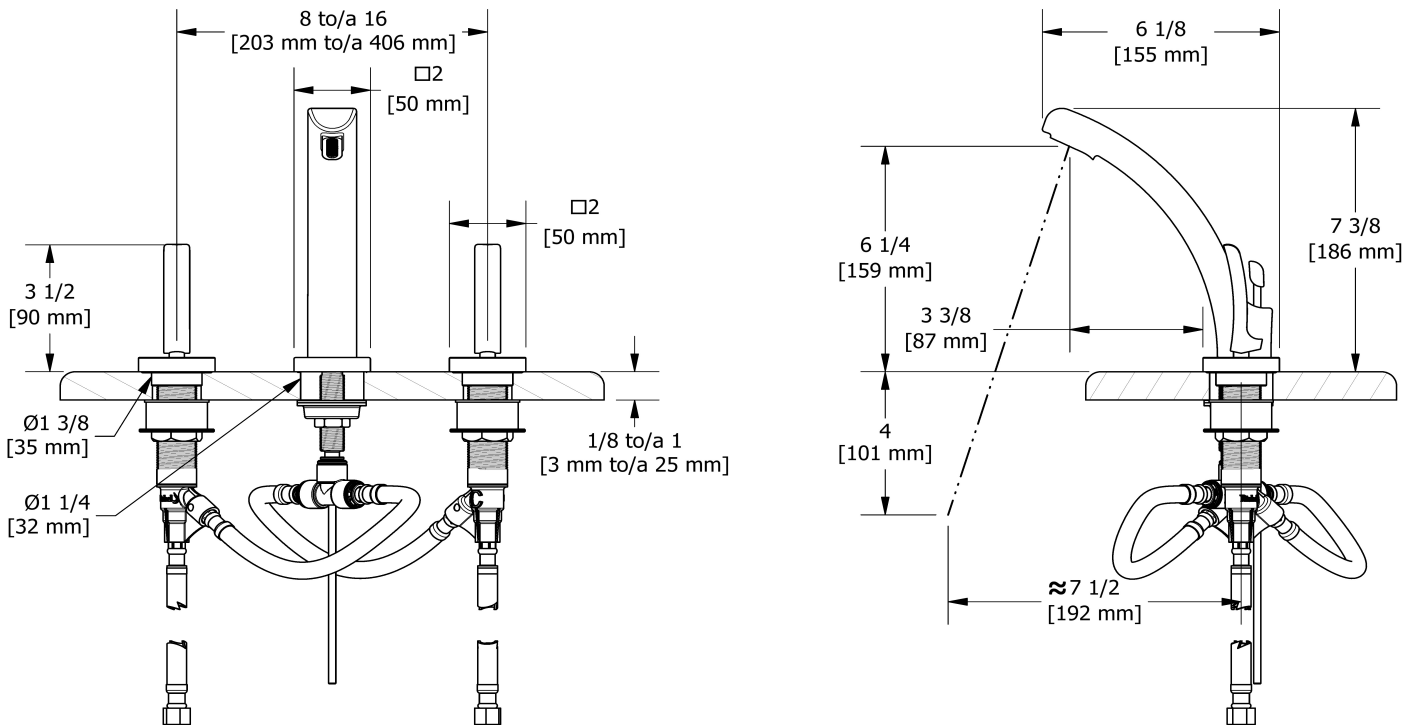

Sizes, models and finishes may differ from those presented.

Warranty

This **Riobel Inc.** product you have purchased carries a Limited Lifetime Warranty on the chrome, PVD finish, blacks and all working parts and is guaranteed from the initial purchase date against all manufacturing defects. All other finishes, including plastic components, are guaranteed for one year. All electric and/or electronic parts are covered by a 5-year limited warranty.

Customer Service

Ontario, West Canada : 888-287-5354 Quebec, Maritimes, United States : 866-473-8442