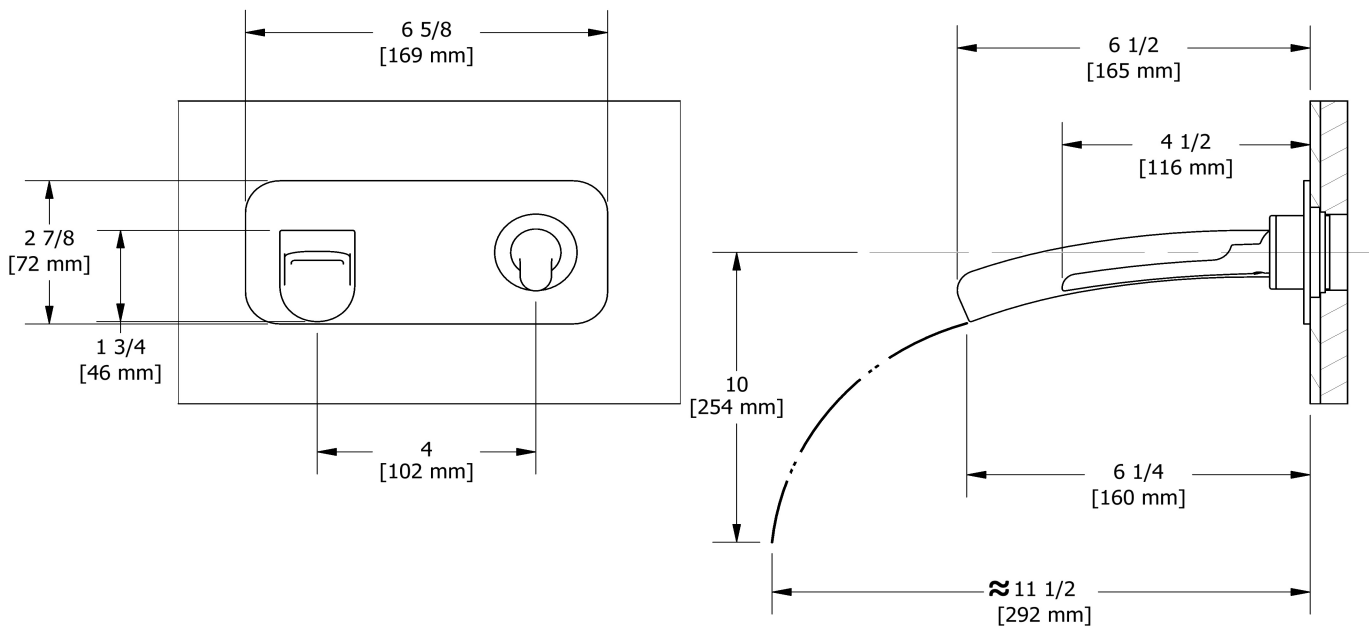

Sizes, models and finishes may differ from those presented.

Warranty

This **Riobel Inc.** product you have purchased carries a Limited Lifetime Warranty on the chrome, PVD finish, blacks and all working parts and is guaranteed from the initial purchase date against all manufacturing defects. All other finishes, including plastic components, are guaranteed for one year. All electric and/or electronic parts are covered by a 5-year limited warranty.

Customer Service

Ontario, West Canada : 888-287-5354 Quebec, Maritimes, United States : 866-473-8442