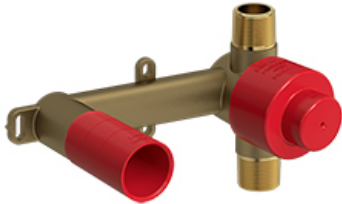

Lavatory rough
RH360

Specifications

Descriptions

- Rough only
- Test cap
- 1/2" inlet female NPT
- Can be installed 360°

Certifications

- CSA B125.1
- NSF/ANSI standard 61 and 372
- ASME A112.18.1

UPC®

Sizes, models and finishes may differ from those presented.

Warranty

This **Riobel Inc.** product you have purchased carries a Limited Lifetime Warranty on the chrome, PVD finish, blacks and all working parts and is guaranteed from the initial purchase date against all manufacturing defects. All other finishes, including plastic components, are guaranteed for one year. All electric and/or electronic parts are covered by a 5-year limited warranty.

Customer Service

Ontario, West Canada : 888-287-5354 Quebec, Maritimes, United States : 866-473-8442

2020.10.29