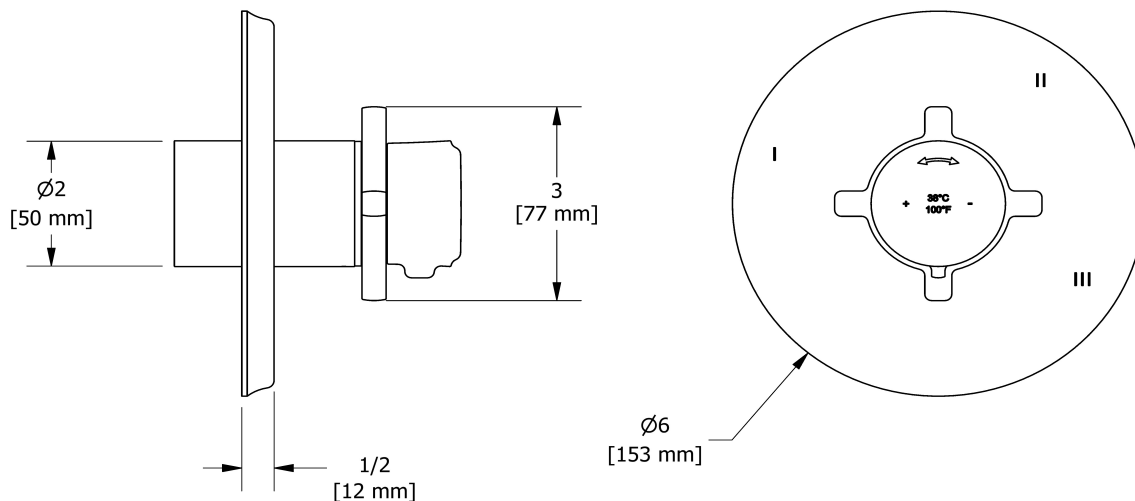

Certifications

- CSA B125.1
- ASME A112.18.1
- ASSE 1016

UPC®