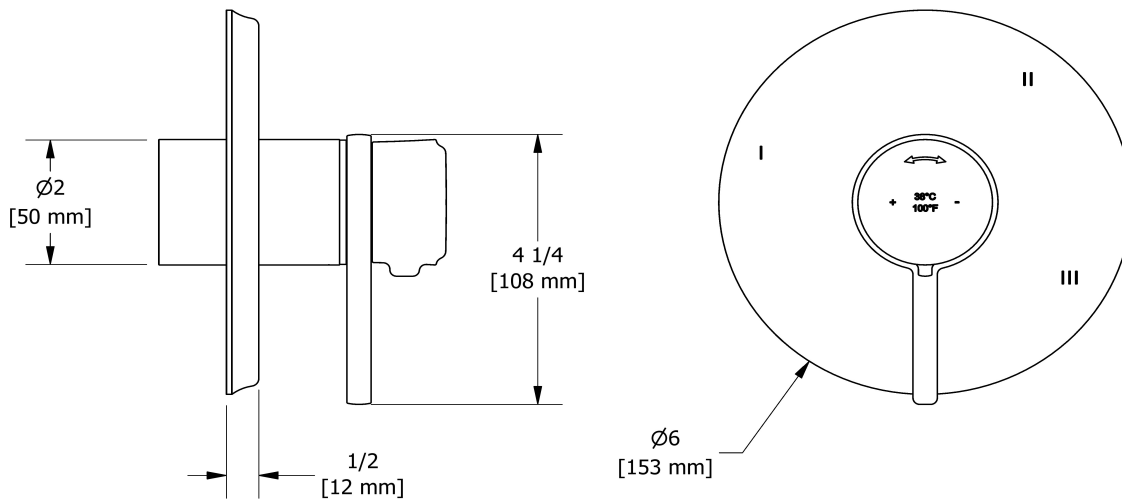

Sizes, models and finishes may differ from those presented.

Warranty

This **Riobel Inc.** product you have purchased carries a Limited Lifetime Warranty on the chrome, PVD finish, blacks and all working parts and is guaranteed from the initial purchase date against all manufacturing defects. All other finishes, including plastic components, are guaranteed for one year. All electric and/or electronic parts are covered by a 5-year limited warranty.

Customer Service

Ontario, West Canada : 888-287-5354 Quebec, Maritimes, United States : 866-473-8442