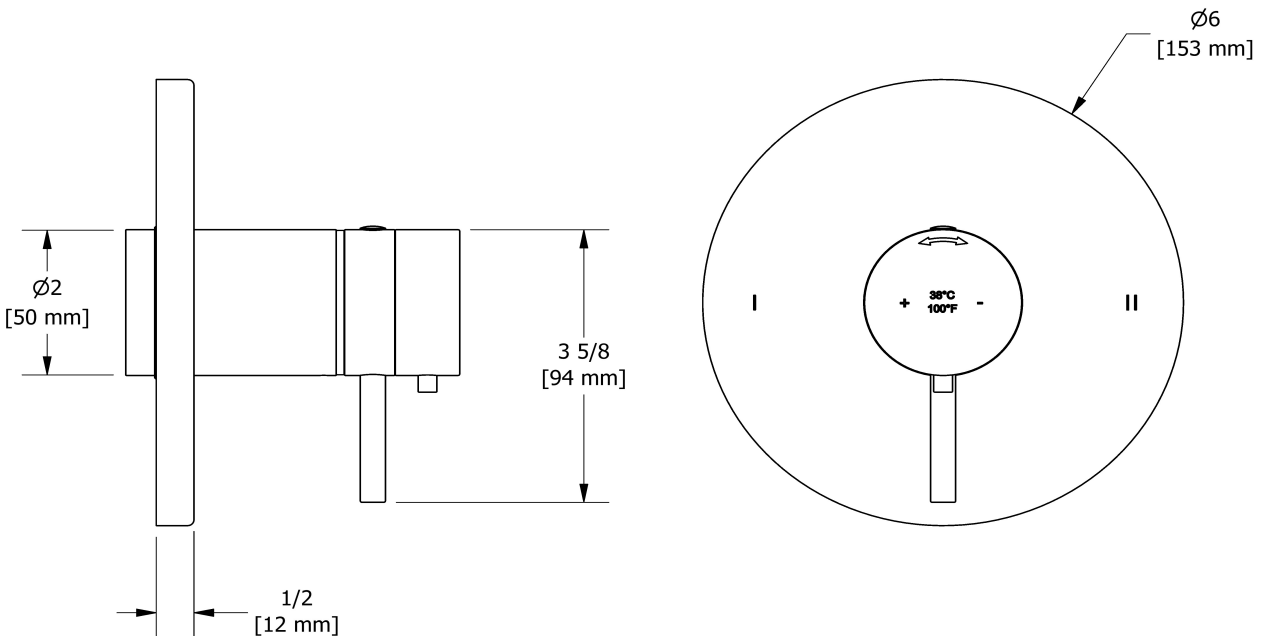

2-way no share Type T/P coaxial valve trim
TPATM44

Specifications

Descriptions

- R23, R23-SPEX or R23-EX rough required to complete
- Thermostatic/pressure balance coaxial cartridge with check valves
- Trim only
- 3 positions (OFF, 1, 2) no share

Available colors

- C : Chrome
- BN : Brushed Nickel (PVD)
- PN : Polished Nickel (PVD)

Certifications

- CSA B125.1
- ASME A112.18.1
- ASSE 1016
- CMR248 Approval
- ADA

Sizes, models and finishes may differ from those presented.