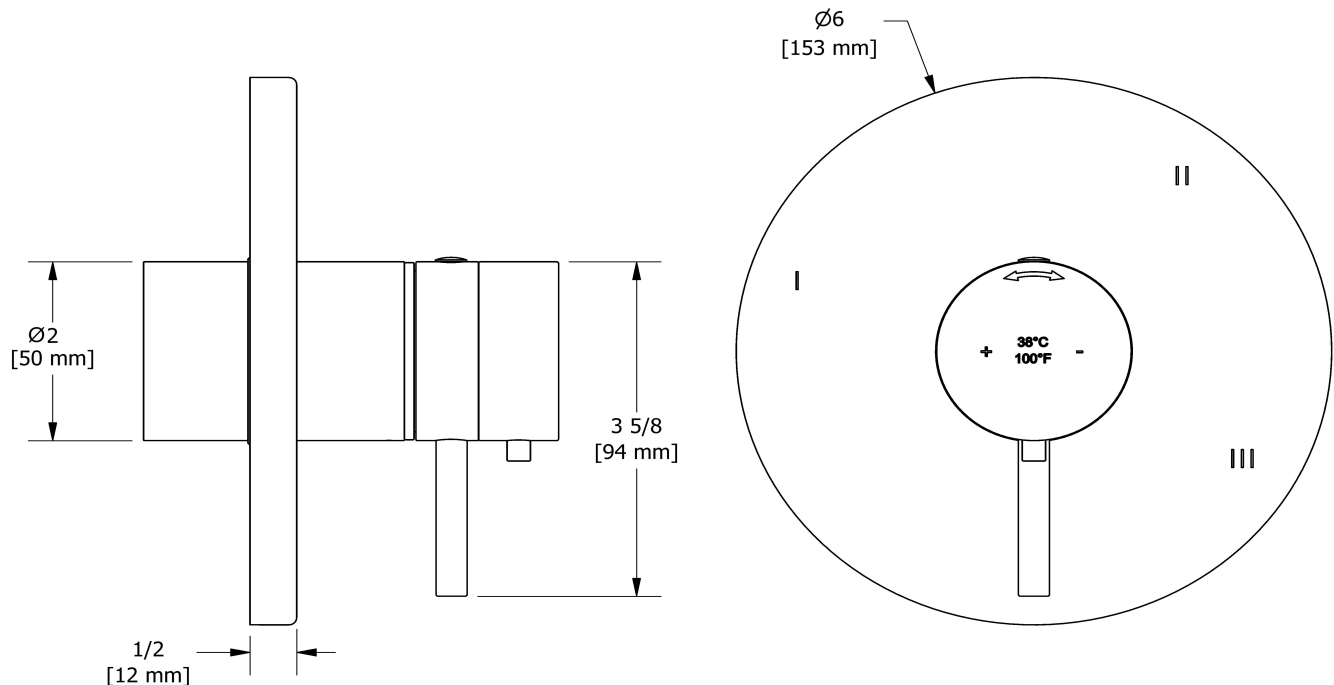

3-way Type T/P coaxial valve trim
TPATM45

Specifications

Descriptions

- R45, R45-SPEX or R45-EX rough required to complete
- Thermostatic/pressure balance coaxial cartridge with check valves
- Trim only
- 6 positions (OFF, 1, 1 and 2, 2, 2 and 3, 3) share

Available colors

- C : Chrome
- BN : Brushed Nickel (PVD)
- PN : Polished Nickel (PVD)

Certifications

- CSA B125.1
- ASME A112.18.1
- ASSE 1016
- CMR248 Approval
- ADA

Sizes, models and finishes may differ from those presented.