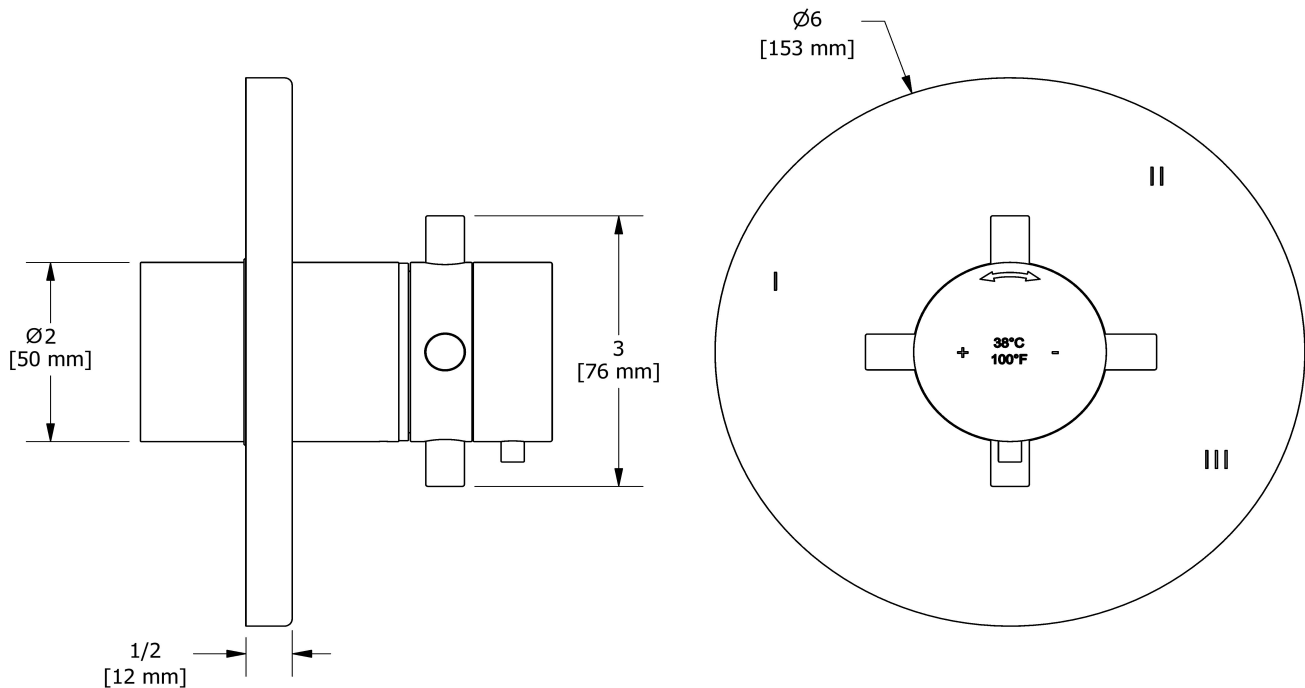

3-way Type T/P coaxial valve trim
TPATM45+

Specifications

Descriptions

- R45, R45-SPEX or R45-EX rough required to complete
- Thermostatic/pressure balance coaxial cartridge with check valves
- Trim only
- 6 positions (OFF, 1, 1 and 2, 2, 2 and 3, 3) share

Available colors

- C : Chrome
- BN : Brushed Nickel (PVD)
- PN : Polished Nickel (PVD)

Certifications

- CSA B125.1
- ASME A112.18.1
- ASSE 1016
- CMR248 Approval

cUPC®

Sizes, models and finishes may differ from those presented.