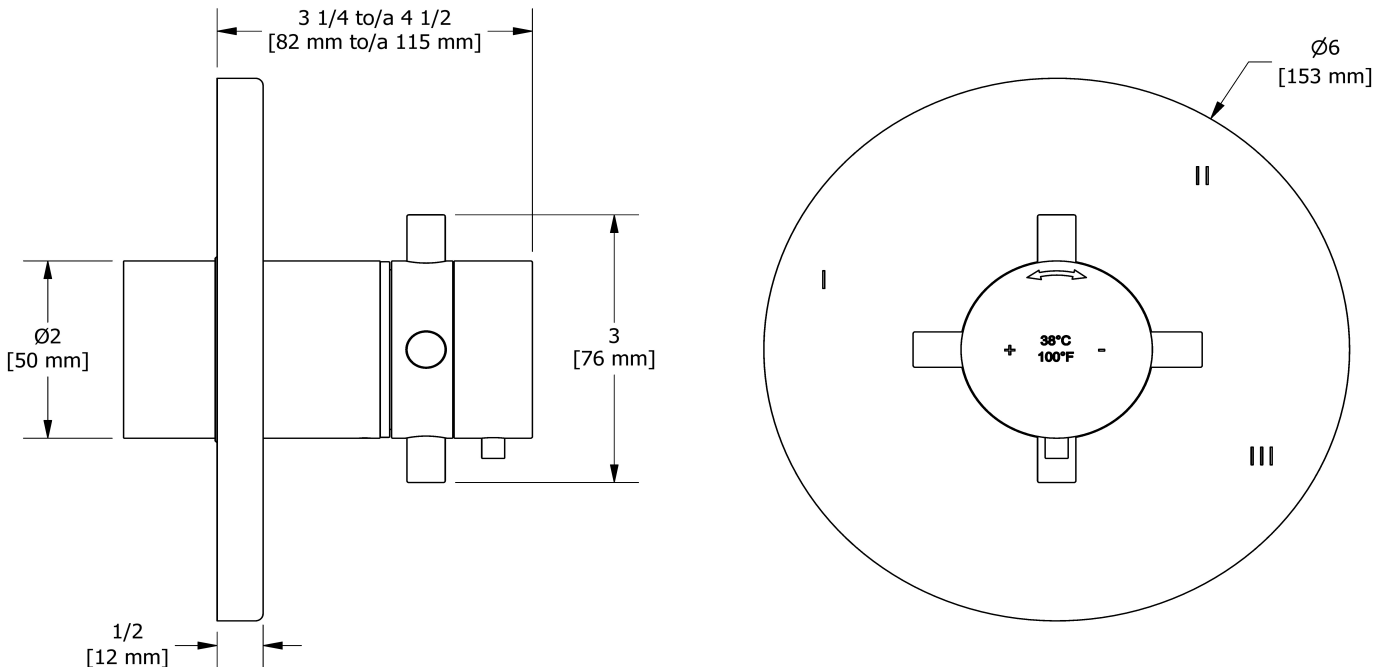

Certifications

- CSA B125.1
- ASME A112.18.1
- ASSE 1016
- CMR248 Approval

UPC®