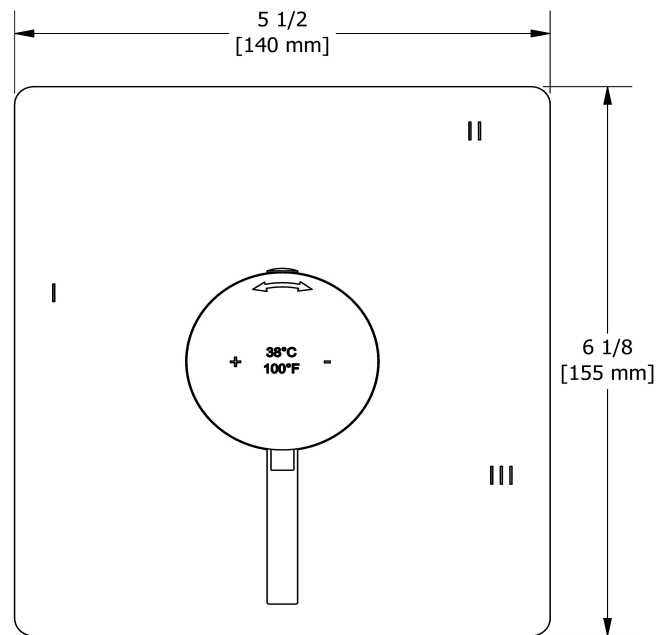

Sizes, models and finishes may differ from those presented.

Warranty

This **Riobel Inc.** product you have purchased carries a Limited Lifetime Warranty on the chrome, PVD finish, blacks and all working parts and is guaranteed from the initial purchase date against all manufacturing defects. All other finishes, including plastic components, are guaranteed for one year. All electric and/or electronic parts are covered by a 5-year limited warranty.

Customer Service

Ontario, West Canada : 888-287-5354 Quebec, Maritimes, United States : 866-473-8442