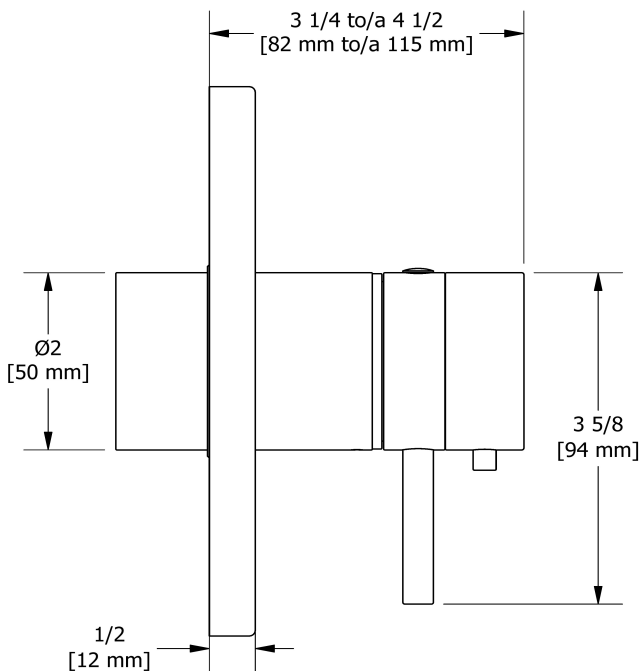

Sizes, models and finishes may differ from those presented.

Warranty

This **Riobel Inc.** product you have purchased carries a Limited Lifetime Warranty on the chrome, PVD finish, blacks and all working parts and is guaranteed from the initial purchase date against all manufacturing defects. All other finishes, including plastic components, are guaranteed for one year. All electric and/or electronic parts are covered by a 5-year limited warranty.

Customer Service

Ontario, West Canada : 888-287-5354 Quebec, Maritimes, United States : 866-473-8442