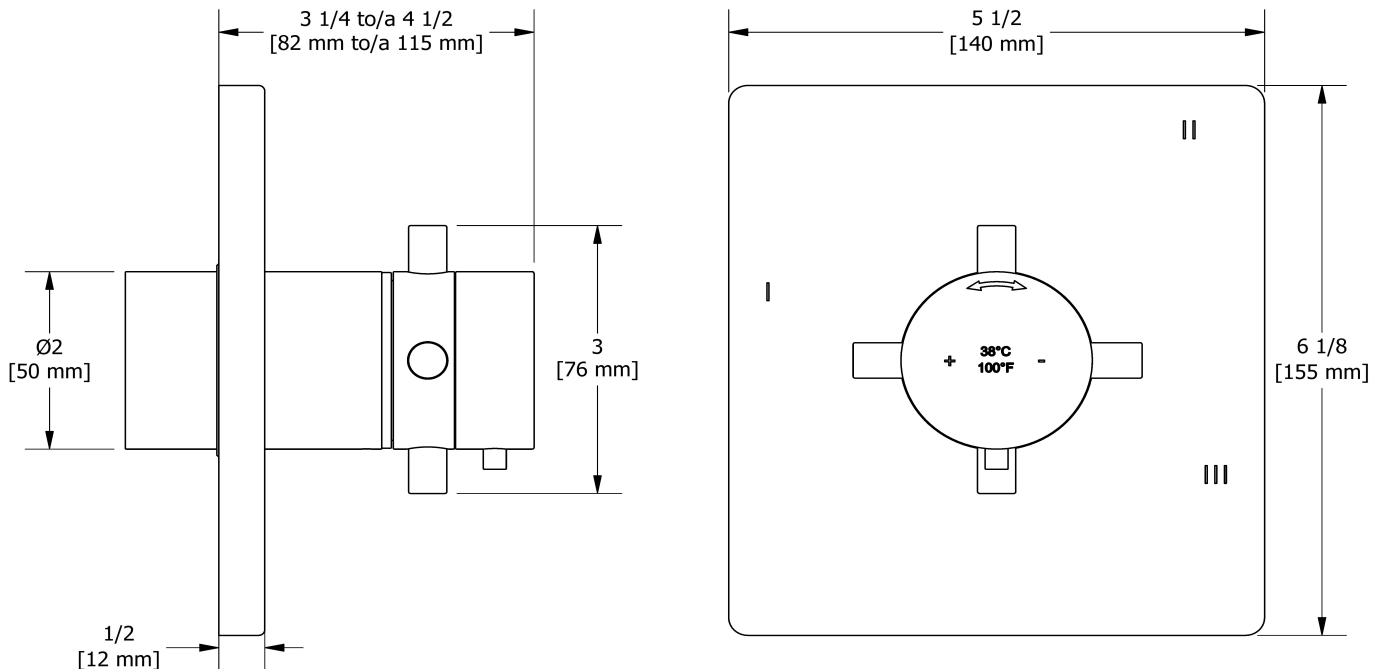

Certifications

- CSA B125.1
- ASME A112.18.1
- ASSE 1016
- CMR248 Approval

cUPC®