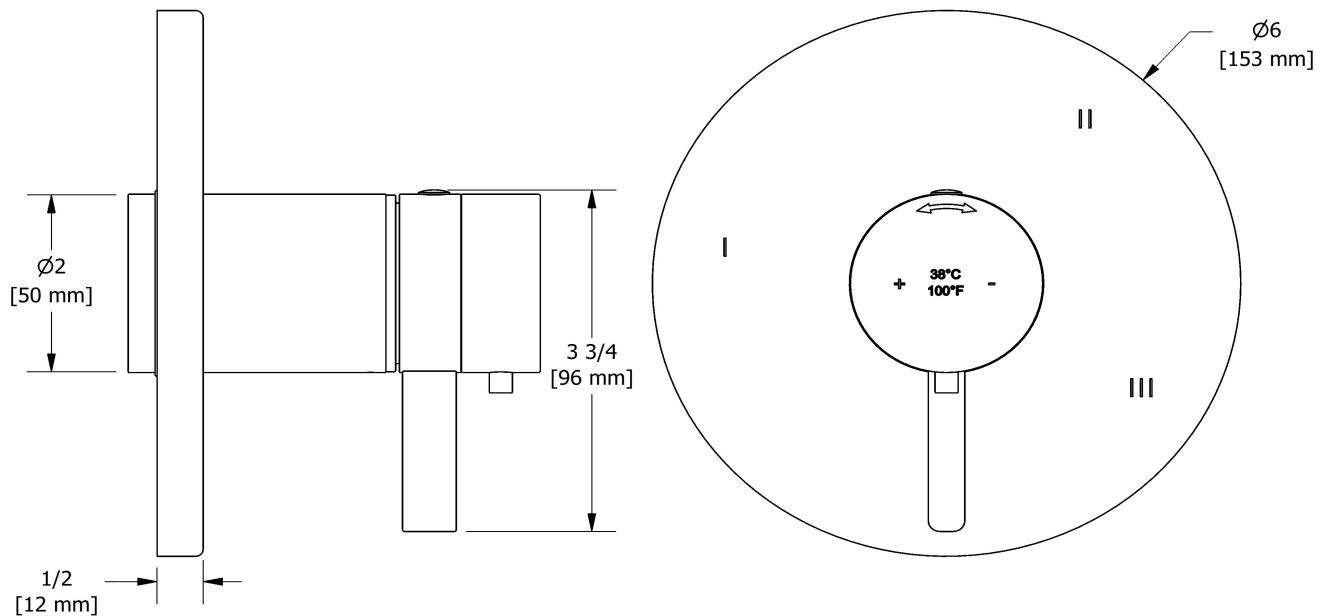

Certifications

- CSA B125.1
- ASME A112.18.1
- ASSE 1016
- CMR248 Approval

UPC®