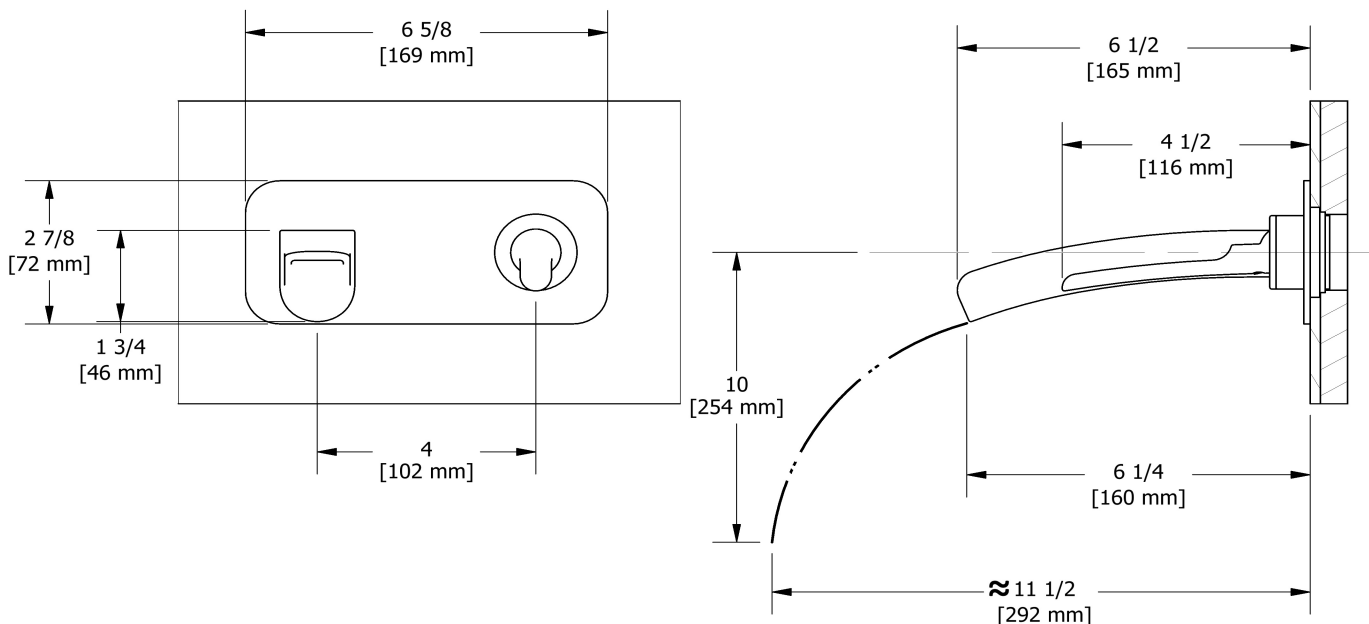

Sizes, models and finishes may differ from those presented.

Warranty

This **Riobel Inc.** product you have purchased carries a Limited Lifetime Warranty on the chrome, PVD finish, blacks and all working parts and is guaranteed from the initial purchase date against all manufacturing defects. All other finishes, including plastic components, are guaranteed for one year. All electric and/or electronic parts are covered by a 5-year limited warranty.

Customer Service

Ontario, West Canada : 888-287-5354 Quebec, Maritimes, United States : 866-473-8442