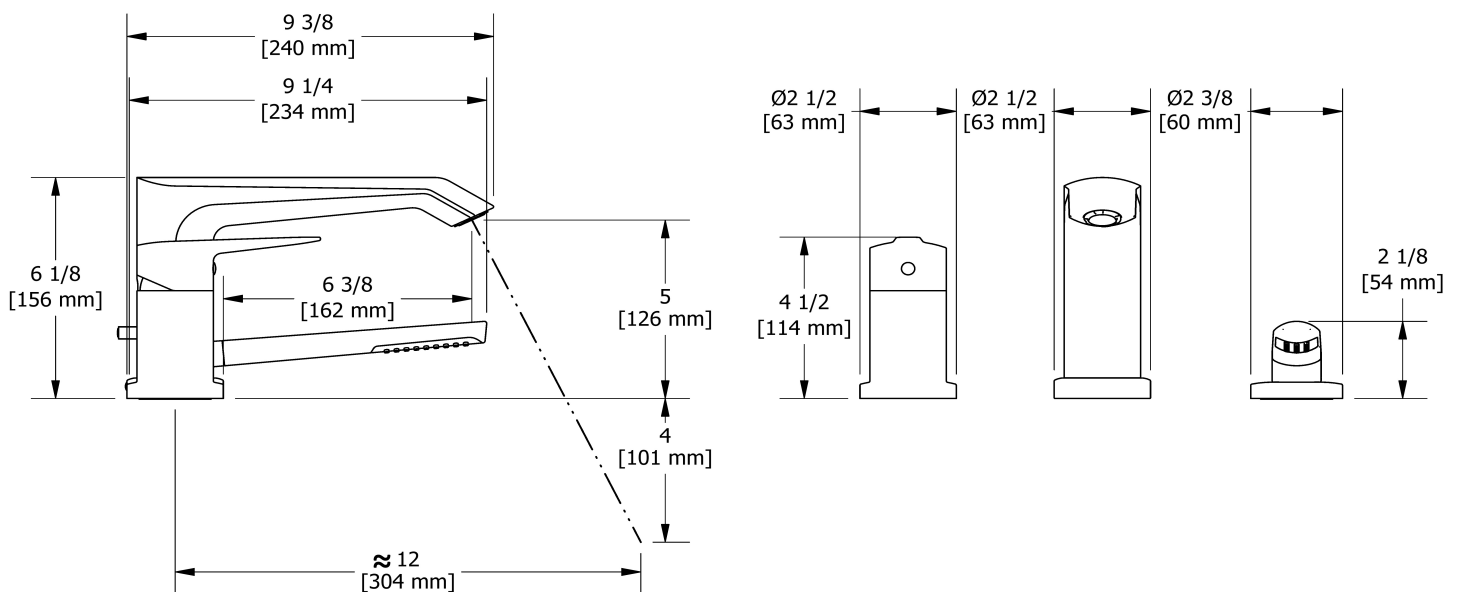

Sizes, models and finishes may differ from those presented.

Warranty

This **Riobel Inc.** product you have purchased carries a Limited Lifetime Warranty on the chrome, PVD finish, blacks and all working parts and is guaranteed from the initial purchase date against all manufacturing defects. All other finishes, including plastic components, are guaranteed for one year. All electric and/or electronic parts are covered by a 5-year limited warranty.

Customer Service

Ontario, West Canada : 888-287-5354 Quebec, Maritimes, United States : 866-473-8442