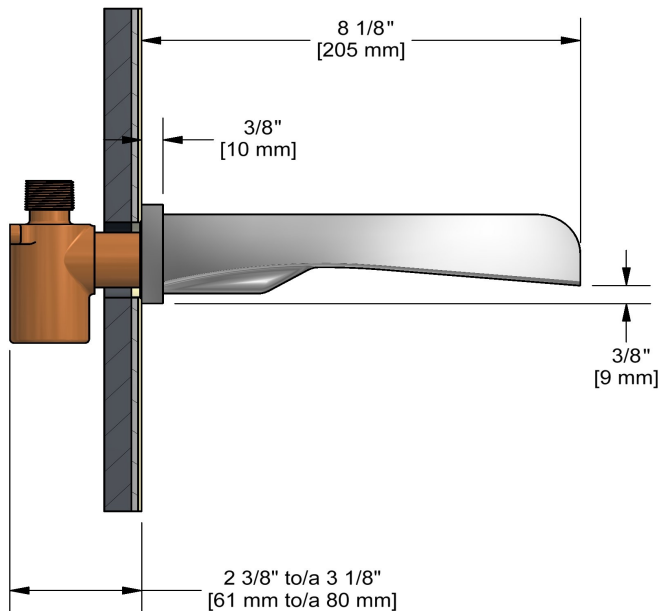

Sizes, models and finishes may differ from thoses presented.

Warranty

This **Riobel Inc.** product you have purchased carries a Limited Lifetime Warranty on the chrome, PVD finish, blacks and all working parts and is guaranteed from the initial purchase date against all manufacturing defects. All other finishes, including plastic components, are guaranteed for one year. All electric and/or electronic parts are covered by a 5-year limited warranty.

Customer Service

Ontario, West Canada : 888-287-5354 Quebec, Maritimes, United States : 866-473-8442

2020.06.12