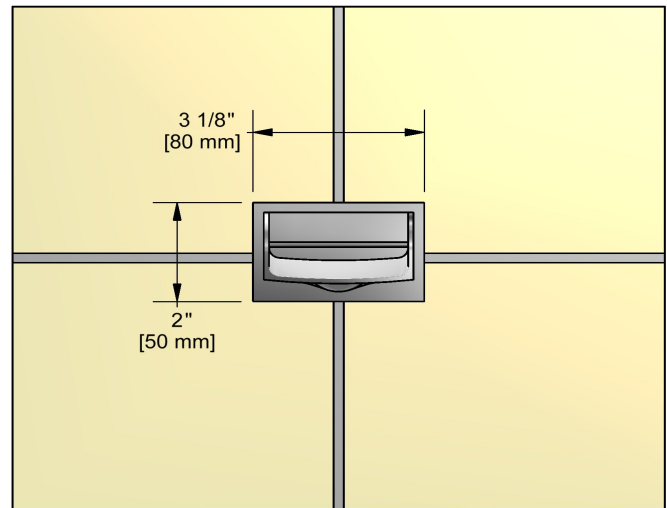

Sizes, models and finishes may differ from thoses presented.

Warranty

This **Riobel Inc.** product you have purchased carries a Limited Lifetime Warranty on the chrome, PVD finish, blacks and all working parts and is guaranteed from the initial purchase date against all manufacturing defects. All other finishes, including plastic components, are guaranteed for one year. All electric and/or electronic parts are covered by a 5-year limited warranty.

Customer Service

Ontario, West Canada : 888-287-5354 Quebec, Maritimes, United States : 866-473-8442

2020.06.12