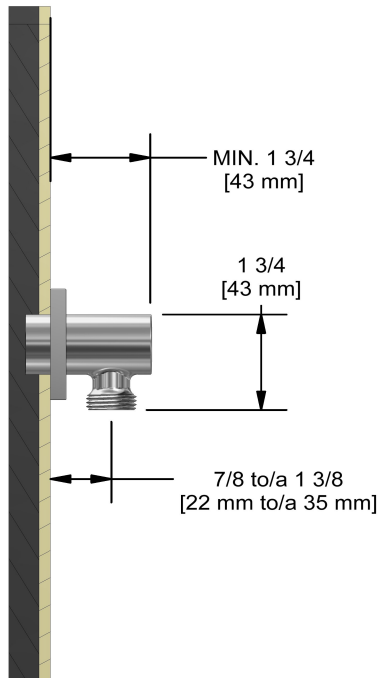

Sizes, models and finishes may differ from thoses presented.

Warranty

This **Riobel Inc.** product you have purchased carries a Limited Lifetime Warranty on the chrome, PVD finish, blacks and all working parts and is guaranteed from the initial purchase date against all manufacturing defects. All other finishes, including plastic components, are guaranteed for one year. All electric and/or electronic parts are covered by a 5-year limited warranty.

Customer Service

Ontario, West Canada : 888-287-5354 Quebec, Maritimes, United States : 866-473-8442

2020.11.09