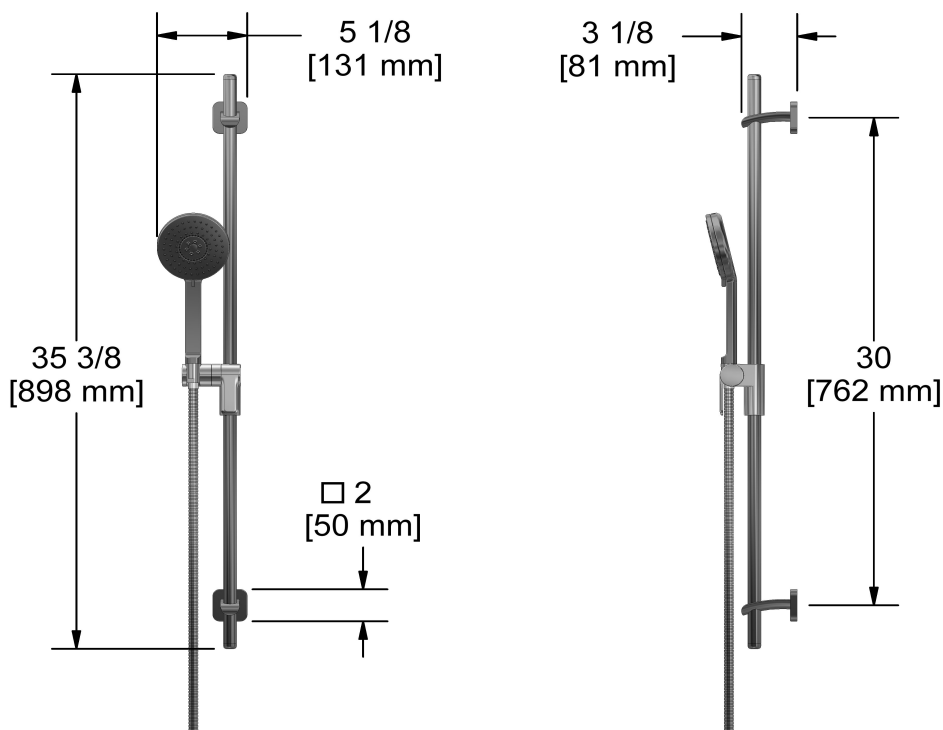

Certifications

- CSA B125.1
- ASME A112.18.1
- CMR248 Approval

Sizes, models and finishes may differ from those presented.

Warranty

This **Riobel Inc.** product you have purchased carries a Limited Lifetime Warranty on the chrome, PVD finish, blacks and all working parts and is guaranteed from the initial purchase date against all manufacturing defects. All other finishes, including plastic components, are guaranteed for one year. All electric and/or electronic parts are covered by a 5-year limited warranty.

Customer Service

Ontario, West Canada : 888-287-5354 Quebec, Maritimes, United States : 866-473-8442