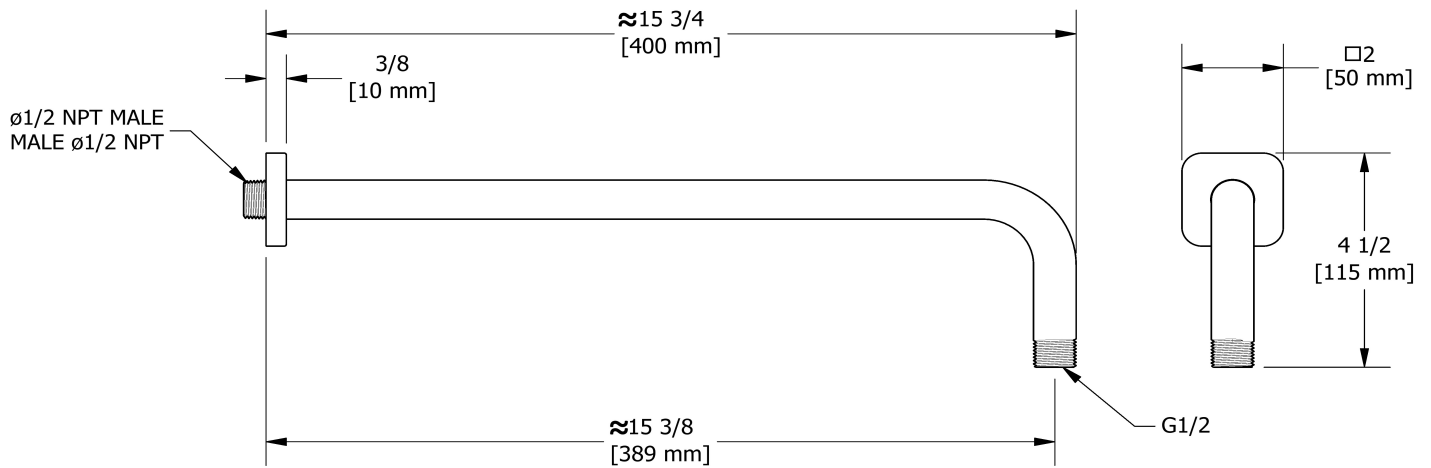

Sizes, models and finishes may differ from those presented.

Warranty

This **Riobel Inc.** product you have purchased carries a Limited Lifetime Warranty on the chrome, PVD finish, blacks and all working parts and is guaranteed from the initial purchase date against all manufacturing defects. All other finishes, including plastic components, are guaranteed for one year. All electric and/or electronic parts are covered by a 5-year limited warranty.

Customer Service

Ontario, West Canada : 888-287-5354 Quebec, Maritimes, United States : 866-473-8442

2020.11.07