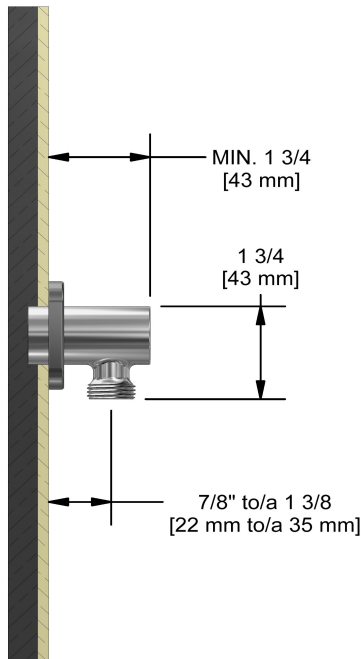

Sizes, models and finishes may differ from those presented.

Warranty

This **Riobel Inc.** product you have purchased carries a Limited Lifetime Warranty on the chrome, PVD finish, blacks and all working parts and is guaranteed from the initial purchase date against all manufacturing defects. All other finishes, including plastic components, are guaranteed for one year. All electric and/or electronic parts are covered by a 5-year limited warranty.

Customer Service

Ontario, West Canada : 888-287-5354 Quebec, Maritimes, United States : 866-473-8442

2020.11.07