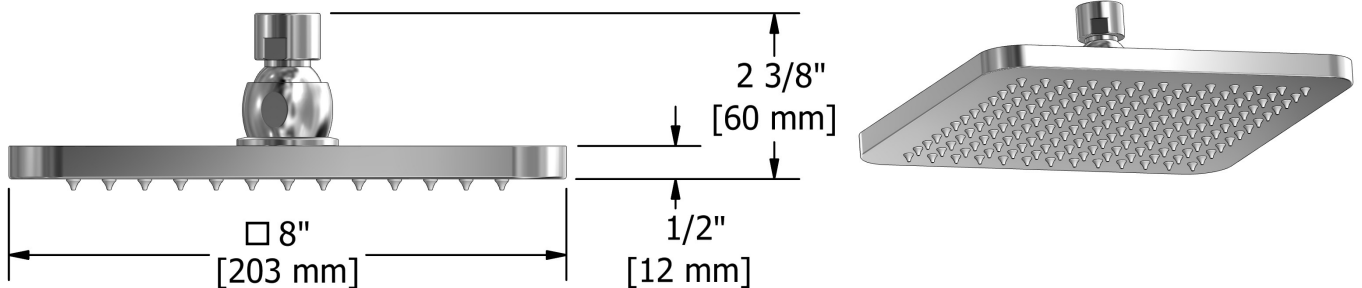

Sizes, models and finishes may differ from thoses presented.

Warranty

This **Riobel Inc.** product you have purchased carries a Limited Lifetime Warranty on the chrome, PVD finish, blacks and all working parts and is guaranteed from the initial purchase date against all manufacturing defects. All other finishes, including plastic components, are guaranteed for one year. All electric and/or electronic parts are covered by a 5-year limited warranty.

Customer Service

Ontario, West Canada : 888-287-5354 Quebec, Maritimes, United States : 866-473-8442

2020.11.07