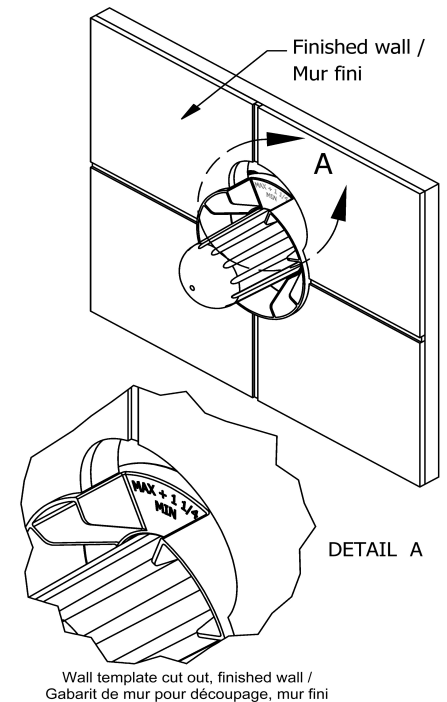

Certifications

- CSA B125.1
- ASME A112.18.1
- ASSE 1016
- CMR248 Approval

UPC®